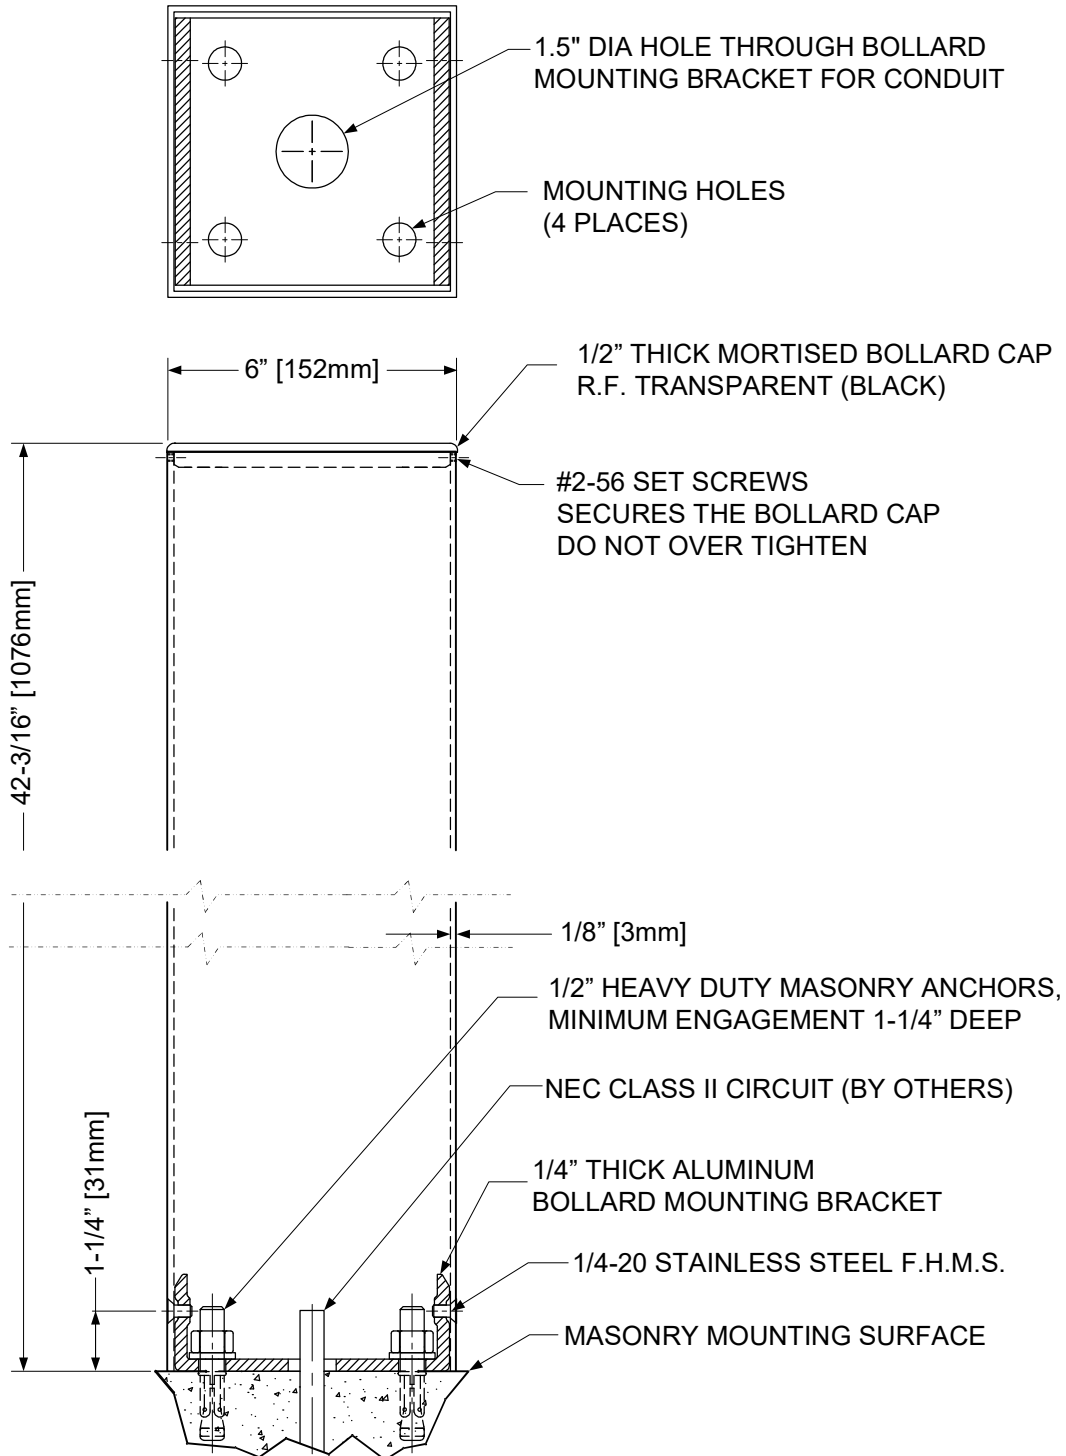

INSTALLATION INSTRUCTIONS

BPS6V 42" SURFACE MOUNT 6" SQUARE POST NO PREP

Exact product dimensions and features may vary slightly from example shown above.

Any suggestions or comments to this instruction or product are welcome. Please contact us through our website or email engineer@sdsecurity.com