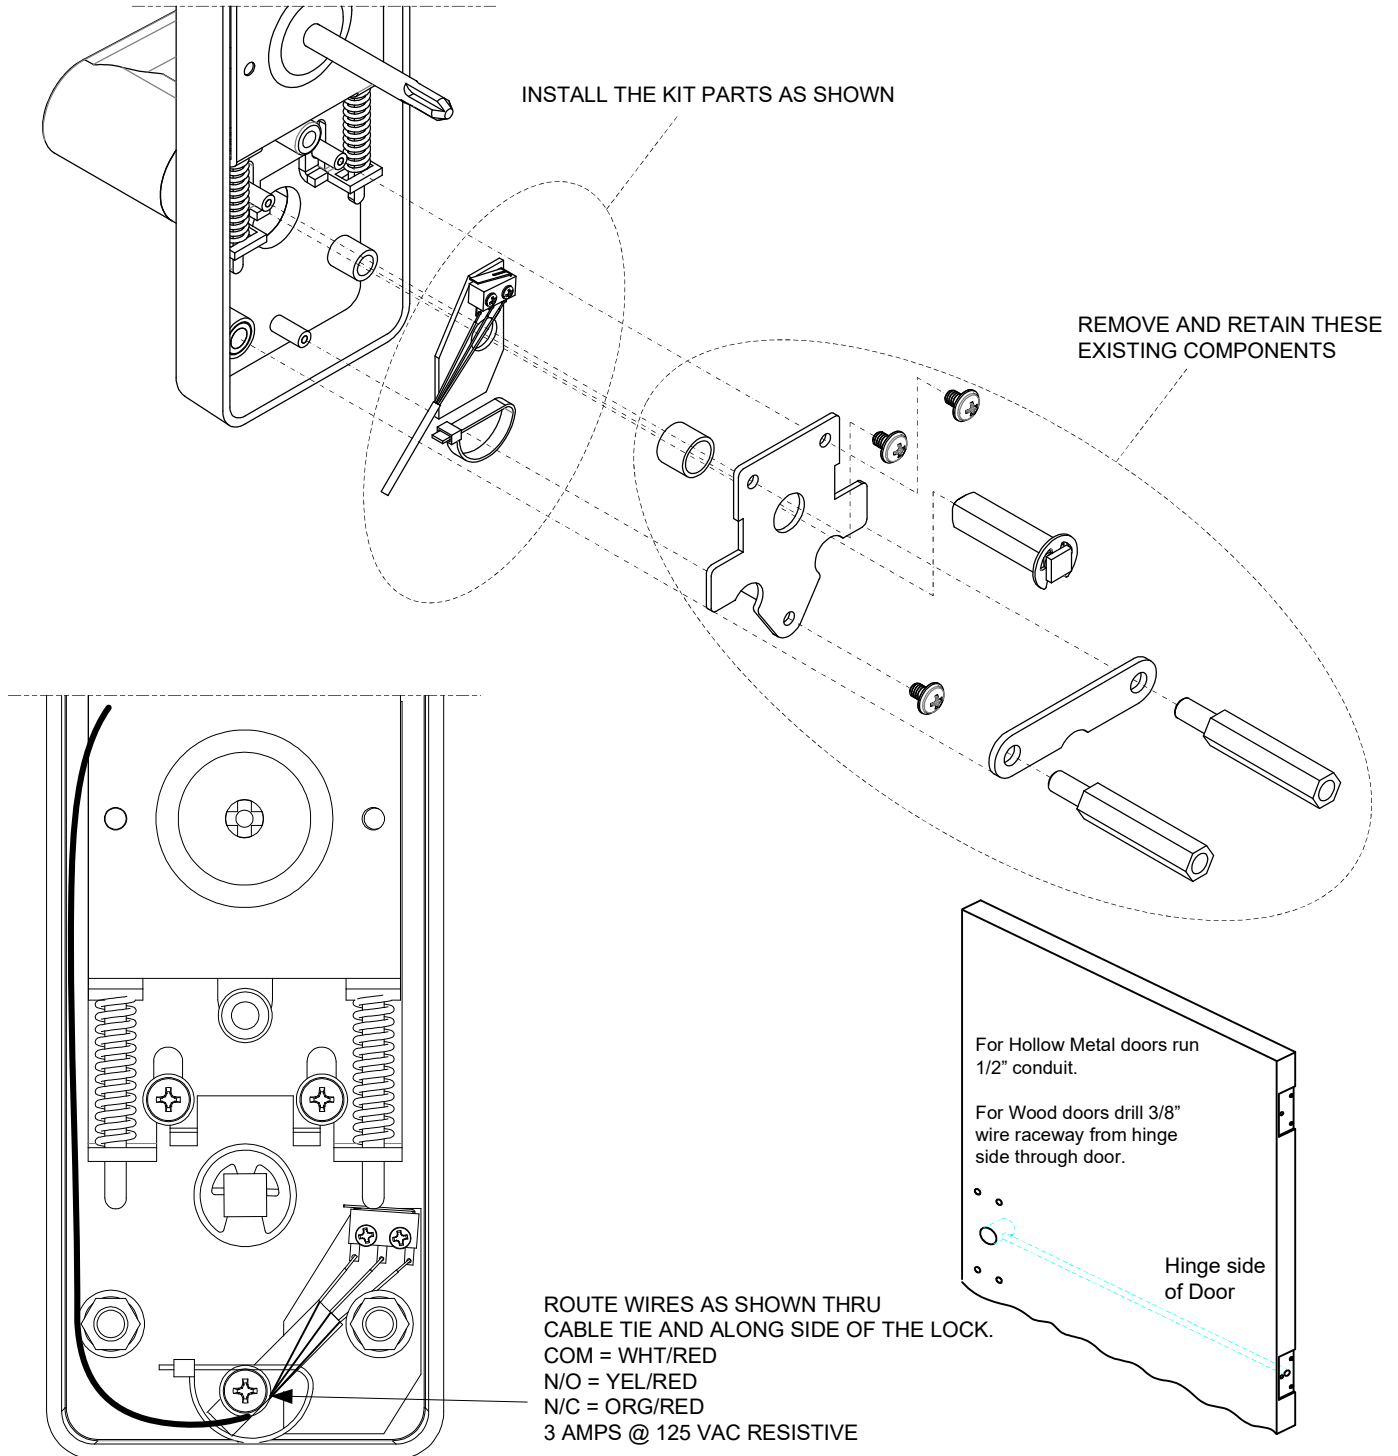

INSTALLATION INSTRUCTIONS

K-REX TRIM ENTRY MONITORING KIT APPLIES TO THE FOLLOWING TRIM MODELS: GK08, EK08, GK14, EK14, GKE03 & EKE03

Any suggestions or comments to this instruction or product are welcome. Please contact us through our website or email engineer@sdsecurity.com