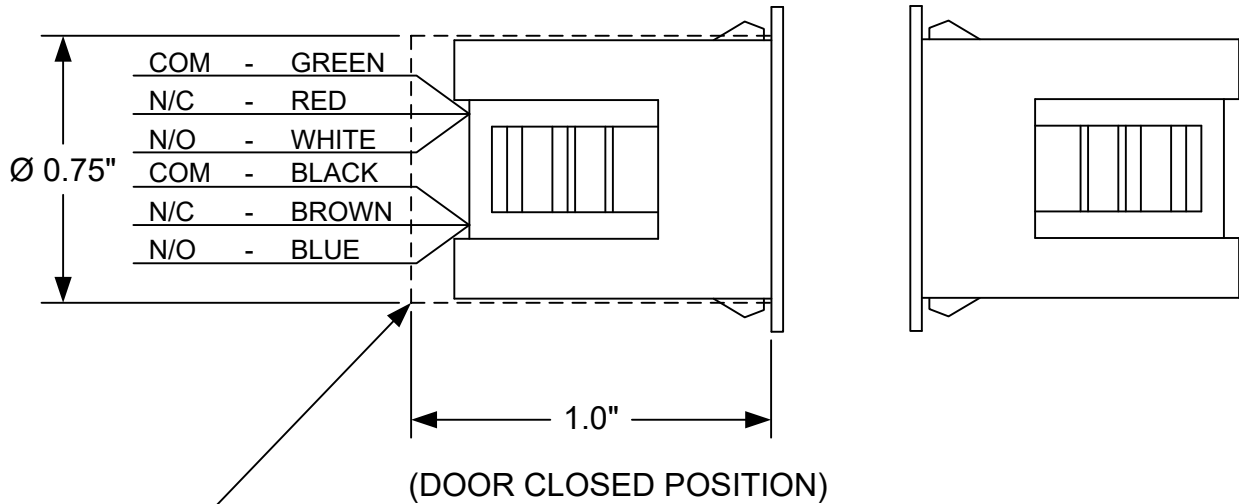

INSTALLATION INSTRUCTIONS

MC-4-2 DPDT MAGNETIC CONTACT SWITCH

NOTE: HOLE PREP IS 3/4" DIAMETER x 1" DEEP