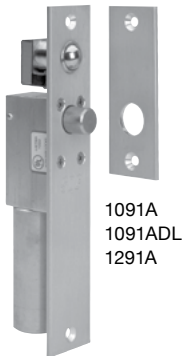

SPACESAVER® Mortise Bolt Locks Fit 1-3/4" Frames

Distributor Discount Code **AK LIST**

Dimensions: 8"L x 1-1/2"W x 1-5/8"D
FS/1090/1490 Dual Voltage Coil: 900/450 mA @ 12/24 VDC
1290/2490 Dual Voltage Coil: 900/450 mA @ 12/24 VDC

UL US LISTED Auxiliary Locks

UL10C Positive Pressure Compliant
UBC Classified in accordance with Uniform Building Code standard 7-2 "Fire Test for Door Assemblies"

FS23M

1091A
1091ADL
1291A

SPECIFY MODEL List

FS23MIV	Dual failsafe	373.00
1091AIV	Failsafe	363.00
1091ADLIV	Dead locking, failsafe	430.00
1291AHV	Failsecure	430.00
1490AIV	Fits 1-1/2" frame (<i>non UL</i>), failsafe	430.00
2490AHV	Failsecure. Fits 1-1/2" frame (<i>non UL</i>), failsecure	508.00