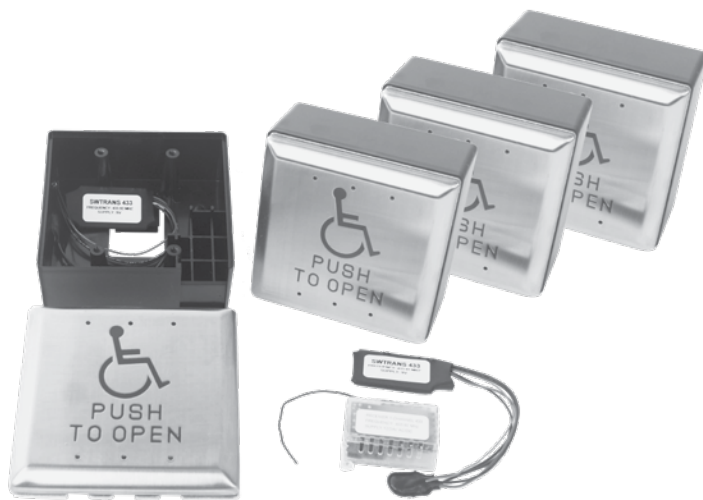

480 Series Wireless Push Plate Switch Kits

Distributor Discount Code **CK LIST**

ADA Compliant

Wireless 4 1/2" Push Plate Switches

Includes: two Round or Square Push Plate Switches with matching surface mount back box, two wireless transmitters (400W1-433, 9V batteries included), and one wireless nano receiver (400RC433)

SPDT Model Description

482S-KIT	SQUARE 4-1/2 Push Plate Switches (2), ♿ Push to Open, blue infill, Square Surface Mount Back Boxes (2), Wireless Transmitters (2) and Wireless Receiver (1)	474.00
482R-KIT	ROUND 4-1/2 Push Plate Switches (2), ♿ Push to Open, blue infill, Round Surface Mount Back Boxes (2), Wireless Transmitters (2) and Wireless Receiver (1)	520.00

480 Series CBC High-Low Compliant Wireless Push Plate Switch Kits

Distributor Discount Code **CK LIST**

Wireless 4 1/2" Push Plate Switches

Includes: four Square Push Plate Switches with matching surface mount back box, four wireless transmitters (400W1-433, 9V batteries included), and one wireless nano receiver (400RC433)

SPDT Model Description

482S-CBCKIT	SQUARE 4-1/2 Push Plate Switches (4), ♿ Push to Open, blue infill, Square Surface Mount Back Boxes (4), Wireless Transmitters (4) and Wireless Receiver (1)	860.00
--------------------	---	---------------