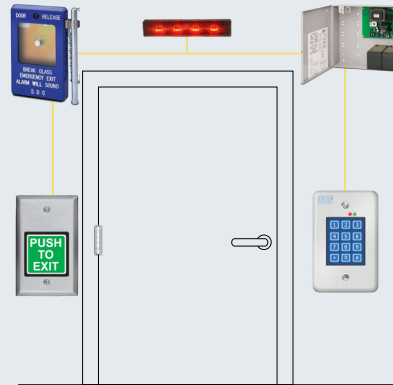

COST EFFECTIVE DURABLE, HIGH-TRAFFIC ACCESS CONTROL

Compatible Access & Egress Solution

Magnetic Lock - E1200

- » Door status, lock status and Bi-color LED
- » Interlocking quick mount assembly
- » 1200 lbs; 12/24vdc

Keypad - 918U

- » 500 Users, 1-6 digit PIN codes
- » 4 outputs, 2 relay and 2 solid state outputs timed or latching (on/off)
- » Flush mount

Request to Exit - 422U

- » SDC "PUSH TO EXIT" switch, 2" square button, MO SPDT, 10 Amp contact, 1-gang

Emergency Door Release - 491

- » DPDT, Lock-release & siren activation
- » Blue housing with easy to read activation instructions avoids confusion with red fire alarm stations

Visual Status - EA100

- » Easy to install
- » Suitable for retrofit or new construction