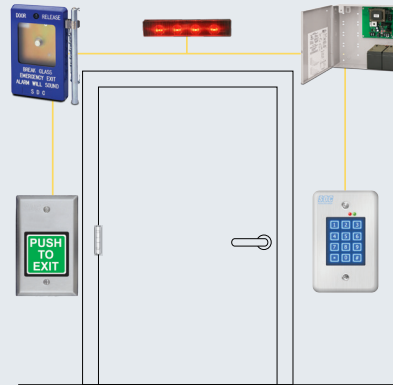

COST EFFECTIVE DURABLE, HIGH-TRAFFIC ACCESS CONTROL

Compatible Access & Egress Solution

Magnetic Lock - E1200

- » Door status, lock status and Bi-color LED
- » Interlocking quick mount assembly
- » 1200 lbs; 12/24vdc

Keypad - 918U

- » 500 Users, 1-6 digit PIN codes
- » 4 outputs, 2 relay and 2 solid state outputs timed or latching (on/off)
- » Flush mount

Request to Exit - 422U

- » SDC "PUSH TO EXIT" switch, 2" square button, MO SPDT, 10 Amp contact, 1-gang

Emergency Door Release - 491

- » DPDT, Lock-release & siren activation
- » Blue housing with easy to read activation instructions avoids confusion with red fire alarm stations

Visual Status - EA100

- » Easy to install
- » Suitable for retrofit or new construction

Power Controller - 602RF

- » Field selectable 12 or 24VDC, regulated and filtered
- » Auto resetting output circuit protection

The lock behind your system

(800) 413-8783 • WWW.SDCSECURITY.COM