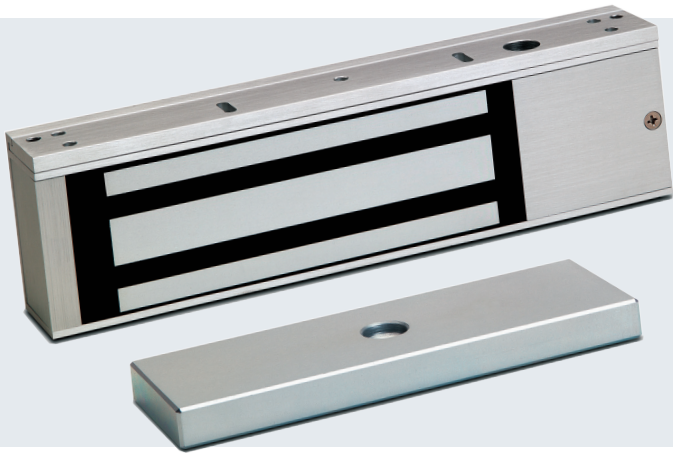

COST EFFECTIVE DURABLE, HIGH-TRAFFIC ACCESS CONTROL

Compatible Access & Egress Solution

Magnetic Lock - E1200

- » Door status, lock status and Bi-color LED
- » Interlocking quick mount assembly
- » 1200 lbs; 12/24vdc

Keypad - 918U

- » 500 Users, 1-6 digit PIN codes
- » 4 outputs, 2 relay and 2 solid state outputs timed or latching (on/off)
- » Flush mount

Request to Exit - 422U

- » SDC "PUSH TO EXIT" switch, 2" square button, MO SPDT, 10 Amp contact, 1-gang

Emergency Door Release - 491

- » DPDT, Lock-release & siren activation
- » Blue housing with easy to read activation instructions avoids confusion with red fire alarm stations

Visual Status - EA100

- » Easy to install
- » Suitable for retrofit or new construction