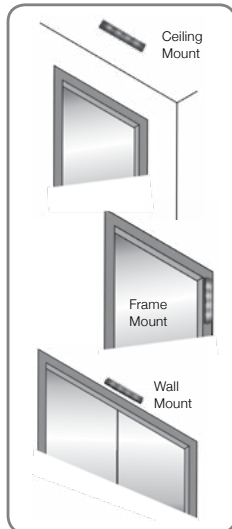

Improve security with a cost-effective door prop alarm. All SDC door prop alarms feature audible sirens with adjustable timer settings, two outputs, bypass status indicator light, and vandal-resistant aluminum construction. Available to install in single gang or double gang enclosures, SDC door prop alarms also offer optional Keylock and Mortise Cylinder Reset/Bypass Switches.

EA-SN

EA-728

EA-708

Model	Description	
EA-SN	Door Prop Alarm, Single Gang w/ integral Status LED & Audible Alarm	227.00
EA-728V	Double Gang w/ integral Status LED, Audible Alarm & Keylock Switch for Reset/Bypass	289.00
EA-708V	Double Gang w/ integral Status LED, Audible Alarm & Mortise Key Cylinder Switch for Reset/Bypass, Cylinder not included	320.00

KEY CYLINDER OPTIONS for EA-708

Add to List

CYL-6KDQ	6 pin, 1.125" mortise cylinder, keyed different, dull chrome	33.00
CYL-6KAQ	6 pin, 1.125" mortise cylinder, keyed alike, dull chrome	33.00

EA100 Exit Annunciators

LIST

Stand Alone Multi-Mount

The **SDC Exit Annunciator™** is a highly visible multi-color signal device, that interfaces with Delayed Egress or standard EMLocks, plus many other manufactures electromagnetic locks. and can be used as a wall, ceiling, or frame mount indicator.