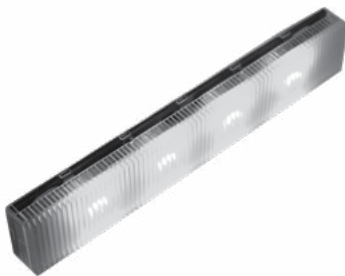

Improve security with a cost-effective door prop alarm. All SDC door prop alarms feature audible sirens with adjustable timer settings, two outputs, bypass status indicator light, and vandal-resistant aluminum construction. Available to install in single gang or double gang enclosures, SDC door prop alarms also offer optional Keylock and Mortise Cylinder Reset/Bypass Switches.

EA-SN

EA-728

EA-708

Model	Description	
EA-SN	Door Prop Alarm, Single Gang w/ integral Status LED & Audible Alarm	227.00
EA-728V	Double Gang w/ integral Status LED, Audible Alarm & Keylock Switch for Reset/Bypass	289.00
EA-708V	Double Gang w/ integral Status LED, Audible Alarm & Mortise Key Cylinder Switch for Reset/Bypass, Cylinder not included	320.00

KEY CYLINDER OPTIONS for EA-708

Add to List

CYL-6KDQ	6 pin, 1.125" mortise cylinder, keyed different, dull chrome	33.00
CYL-6KAQ	6 pin, 1.125" mortise cylinder, keyed alike, dull chrome	33.00

EA100 Exit Annunciators

LIST

Stand Alone Multi-Mount

The **SDC Exit Annunciator™** is a highly visible multi-color signal device, that interfaces with Delayed Egress or standard EMLocks, plus many other manufactures electromagnetic locks. and can be used as a wall, ceiling, or frame mount indicator.