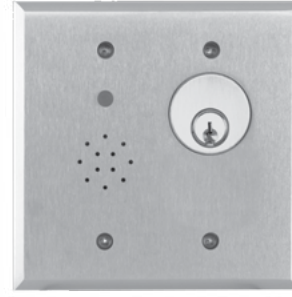

Improve security with a cost-effective door prop alarm. All SDC door prop alarms feature audible sirens with adjustable timer settings, two outputs, bypass status indicator light, and vandal-resistant aluminum construction. Available to install in single gang or double gang enclosures, SDC door prop alarms also offer optional Keylock and Mortise Cylinder Reset/Bypass Switches.

- Adjustable Timed Delay
- Exit Alarm on Door Opening
- Automatic or Manual Alarm Reset
- Output Relays
- Integral Tri-color LED Status Indicator
- Optional Key Reset/Bypass Switch
- Compact Universal Mounting
- 85dB Piezo Buzzer Alarm

EA-SN

EA-728

EA-708

Model	Description	
EA-SN	Door Prop Alarm, Single Gang w/ integral Status LED & Audible Alarm	227.00
EA-728V	Double Gang w/ integral Status LED, Audible Alarm & Keylock Switch for Reset/Bypass	289.00
EA-708V	Double Gang w/ integral Status LED, Audible Alarm & Mortise Key Cylinder Switch for Reset/Bypass, Cylinder not included	320.00

LIST

Stand Alone Multi-Mount

The **SDC Exit Annunciator™** is a highly visible multi-color signal device, that interfaces with Delayed Egress or standard EMLocks, plus many other manufactures electromagnetic locks. and can be used as a wall, ceiling, or frame mount indicator.