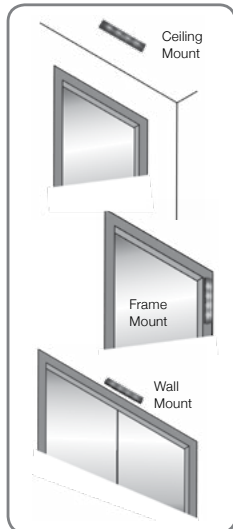

*Improve security with a cost-effective door prop alarm. All SDC door prop alarms feature audible sirens with adjustable timer settings, two outputs, bypass status indicator light, and vandal-resistant aluminum construction. Available to install in single gang or double gang enclosures, SDC door prop alarms also offer optional Keylock and Mortise Cylinder Reset/Bypass Switches.*

EA-SN

EA-728

EA-708

Model	Description	
<b>EA-SN</b>	Door Prop Alarm, Single Gang w/ integral Status LED & Audible Alarm	<b>227.00</b>
<b>EA-728V</b>	Double Gang w/ integral Status LED, Audible Alarm & Keylock Switch for Reset/Bypass	<b>289.00</b>
<b>EA-708V</b>	Double Gang w/ integral Status LED, Audible Alarm & Mortise Key Cylinder Switch for Reset/Bypass, Cylinder not included	<b>320.00</b>

**EA100 Exit Annunciators**

**LIST**

**Stand Alone Multi-Mount**

The **SDC Exit Annunciator™** is a highly visible multi-color signal device, that interfaces with Delayed Egress or standard EMLocks, plus many other manufactures electromagnetic locks. and can be used as a wall, ceiling, or frame mount indicator.

**SPECIFICATIONS**

**Dimensions** 8-5/8" x 1-1/2" x 3/4"

**Electrical** 12/24 VDC @ 160mA

**LED Output** Long Life

Includes optional **Illuminating Cover** for greater side-visibility

**Brand Compatibility**