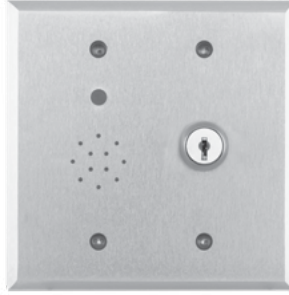

*Improve security with a cost-effective door prop alarm. All SDC door prop alarms feature audible sirens with adjustable timer settings, two outputs, bypass status indicator light, and vandal-resistant aluminum construction. Available to install in single gang or double gang enclosures, SDC door prop alarms also offer optional Keylock and Mortise Cylinder Reset/Bypass Switches.*

- Adjustable Timed Delay
- Exit Alarm on Door Opening
- Automatic or Manual Alarm Reset
- Output Relays
- Integral Tri-color LED Status Indicator
- Optional Key Reset/Bypass Switch
- Compact Universal Mounting
- 85dB Piezo Buzzer Alarm

EA-SN

EA-728

EA-708

Model	Description	
<b>EA-SN</b>	Door Prop Alarm, Single Gang w/ integral Status LED & Audible Alarm	<b>227.00</b>
<b>EA-728V</b>	Double Gang w/ integral Status LED, Audible Alarm & Keylock Switch for Reset/Bypass	<b>289.00</b>
<b>EA-708V</b>	Double Gang w/ integral Status LED, Audible Alarm & Mortise Key Cylinder Switch for Reset/Bypass, Cylinder not included	<b>320.00</b>

**EA100 Exit Annunciators**

**LIST**

**Stand Alone Multi-Mount**

The **SDC Exit Annunciator™** is a highly visible multi-color signal device, that interfaces with Delayed Egress or standard EMLocks, plus many other manufactures electromagnetic locks. and can be used as a wall, ceiling, or frame mount indicator.