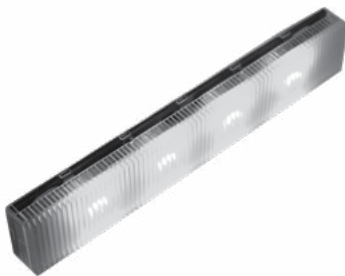

*Improve security with a cost-effective door prop alarm. All SDC door prop alarms feature audible sirens with adjustable timer settings, two outputs, bypass status indicator light, and vandal-resistant aluminum construction. Available to install in single gang or double gang enclosures, SDC door prop alarms also offer optional Keylock and Mortise Cylinder Reset/Bypass Switches.*

EA-SN

EA-728

EA-708

Model	Description	
<b>EA-SN</b>	Door Prop Alarm, Single Gang w/ integral Status LED & Audible Alarm	<b>227.00</b>
<b>EA-728V</b>	Double Gang w/ integral Status LED, Audible Alarm & Keylock Switch for Reset/Bypass	<b>289.00</b>
<b>EA-708V</b>	Double Gang w/ integral Status LED, Audible Alarm & Mortise Key Cylinder Switch for Reset/Bypass, Cylinder not included	<b>320.00</b>

**KEY CYLINDER OPTIONS for EA-708**

Add to List

<b>CYL-6KDQ</b>	6 pin, 1.125" mortise cylinder, keyed different, dull chrome	<b>33.00</b>
<b>CYL-6KAQ</b>	6 pin, 1.125" mortise cylinder, keyed alike, dull chrome	<b>33.00</b>

**EA100 Exit Annunciators**

**LIST**

**Stand Alone Multi-Mount**

The **SDC Exit Annunciator™** is a highly visible multi-color signal device, that interfaces with Delayed Egress or standard EMLocks, plus many other manufactures electromagnetic locks. and can be used as a wall, ceiling, or frame mount indicator.