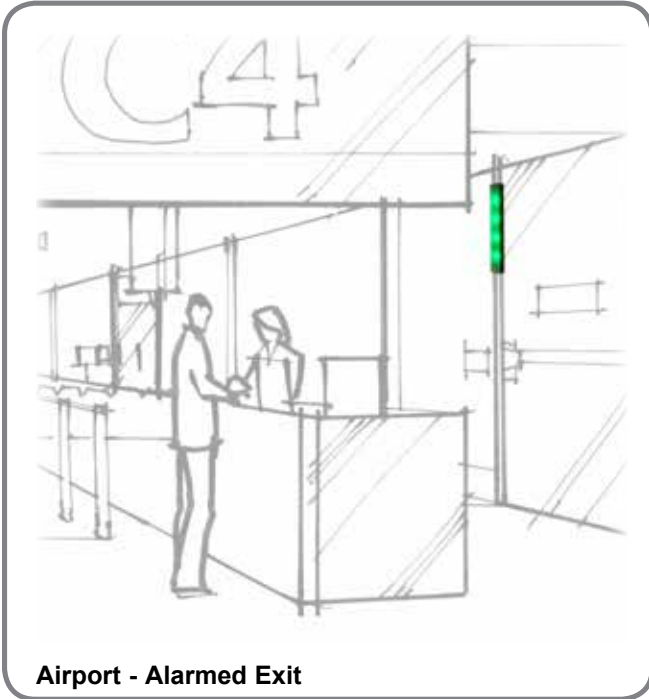

EA100 Multi Mode Exit Annunciator®

SDC DESIGNED AND MANUFACTURED

The SDC Exit Annunciator® is a highly visible multi-color signal device, that interfaces with Delayed Egress or standard EMLocks and can be used as a wall, ceiling, or frame mount indicator.

MODELS

EA100 Multi-Color Signal Device

Multi-Use

Multi-Brand

Stand Alone Multi-Mount

SPECIFICATIONS

Dimensions:

EA100 8-3/4" x 1-1/2" x 3/4"

Hood 8-7/8" x 1-5/8" x 1-1/2"

Electrical 12/24 VDC @ 80/100mA max power

Weight 0.45 lbs

APPLICATION

Airport - Alarmed Exit

Laboratory - Clean Room

Nurse Care - Wandering Patient

Retail - Alarmed Exit