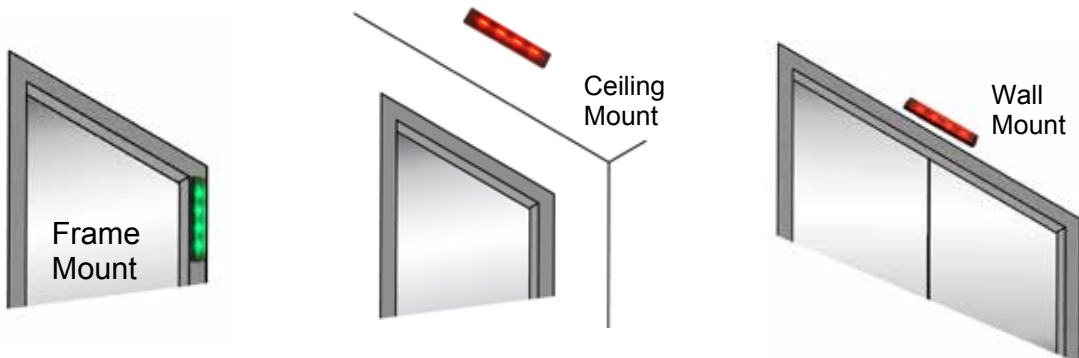

EA100 Multi Mode Exit Annunciator®

SDC DESIGNED AND MANUFACTURED

The SDC Exit Annunciator® is a highly visible multi-color signal device, that interfaces with Delayed Egress or standard EMLocks and can be used as a wall, ceiling, or frame mount indicator.

Brand
Compatibility

SDC
Rofu

Schlage
Secolarm

RCI
Dynalock

Securtron
Doorking

FEATURES

- Easy to install
- Suitable for retrofit or new construction
- Externally selectable color modes of Red, Green, Blue, White, Yellow and Purple
- Multi color LED technology
- Externally selectable Solid or Flashing Modes
- Includes optional Illumination Hood for improved side visibility

MODELS

EA100 Multi-Color Signal Device

Multi-Use

Multi-Brand

Stand Alone Multi-Mount

SPECIFICATIONS

Dimensions:

EA100 8-3/4" x 1-1/2" x 3/4"

Hood 8-7/8" x 1-5/8" x 1-1/2"

Electrical 12/24 VDC @ 80/100mA max power

Weight 0.45 lbs

APPLICATION

Airport - Alarmed Exit

Laboratory - Clean Room

Nurse Care - Wandering Patient

Retail - Alarmed Exit