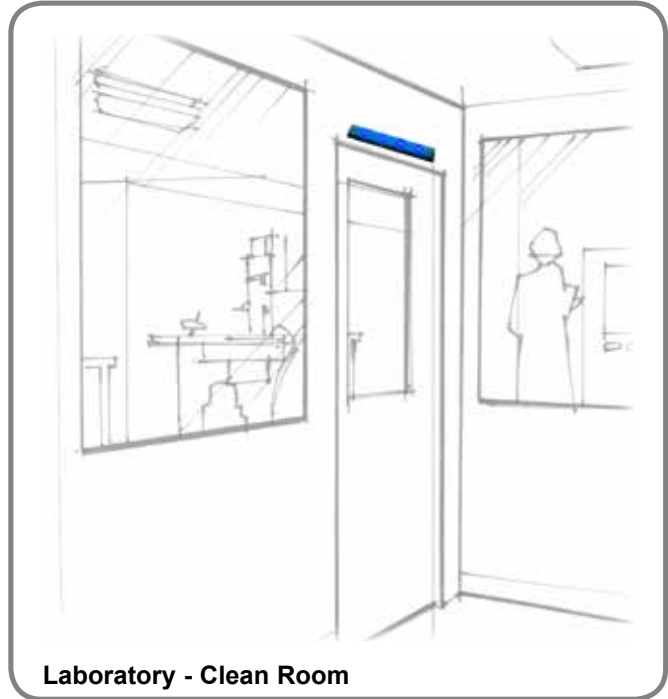

EA100 Multi Mode Exit Annunciator®

SDC DESIGNED AND MANUFACTURED

The SDC Exit Annunciator® is a highly visible multi-color signal device, that interfaces with Delayed Egress or standard EMLocks and can be used as a wall, ceiling, or frame mount indicator.

Hood 8-7/8" x 1-5/8" x 1-1/2"

Electrical 12/24 VDC @ 80/100mA max power

Weight 0.45 lbs

APPLICATION

Airport - Alarmed Exit

Laboratory - Clean Room

Nurse Care - Wandering Patient

Retail - Alarmed Exit