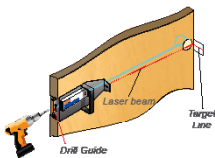

### Keypad - 918U

- » 500 Users, 1-6 digit PIN codes
- » LED Status: Access, lockout
- » Timed anti-passback
- » Keypad tamper lockout
- » Request-to-Exit/Enter input

**SDC**

### Core Drill Fixture Kit - 7000DGK

- » Laser Guide
- » Includes 6" Pilot Drill Bit
- » Evacuator 50" Raceway Drill Bit
- » Door Wedge, Wire Pull, Carry Case

**SDC**