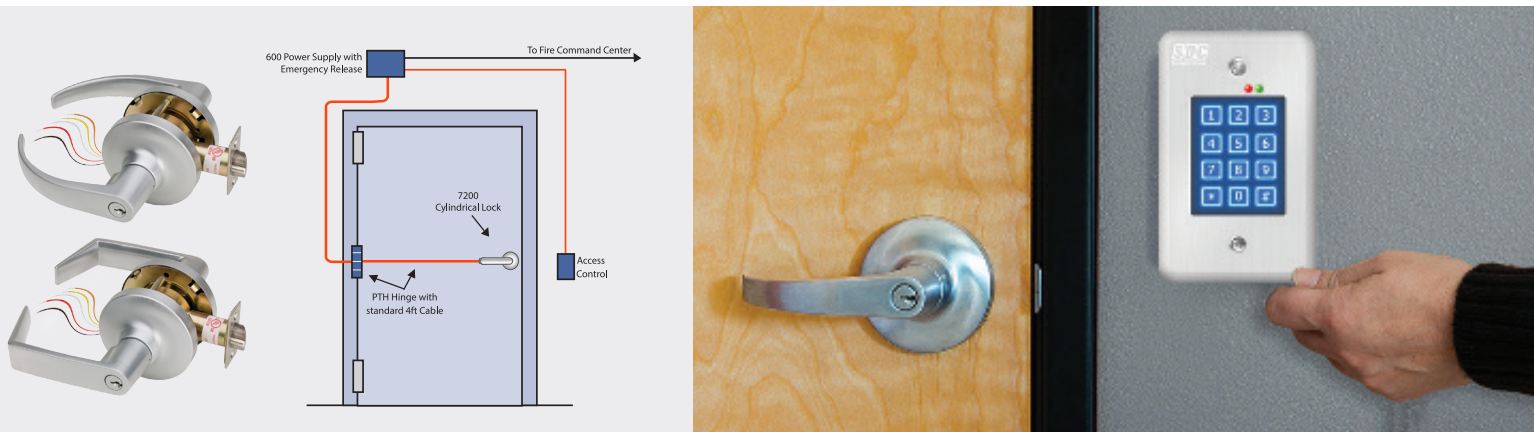

# ELECTRIFIED COMPLIANCE FOR ACCESS CONTROL

### Electrified Cylindrical - Eclipse Style Lever

Z7252EQ - Failsecure  
Z7250EQ - Failsafe

- » Rex Output Included
- » Dual Voltage, 12/24VDC
- » "C" Keyway, keys included

**SDC**

### Electrified Cylindrical - Galaxy Style Lever

Z7252GQ - Failsecure  
Z7250GQ - Failsafe

- » Rex Output Included
- » Dual Voltage, 12/24VDC
- » "C" Keyway, keys included

**SDC**

### Keypad - 918U

- » 500 Users, 1-6 digit PIN codes
- » LED Status: Access, lockout
- » Timed anti-passback
- » Keypad tamper lockout
- » Request-to-Exit/Enter input

**SDC**