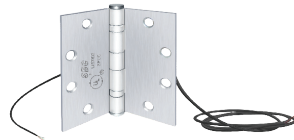

### Electrified Cylindrical - Galaxy Style Lever

Z7252GQ - Failsecure  
Z7250GQ - Failsafe

- » Rex Output Included
- » Dual Voltage, 12/24VDC
- » "C" Keyway, keys included

**SDC**

### Keypad - 918U

- » 500 Users, 1-6 digit PIN codes
- » LED Status: Access, lockout
- » Timed anti-passback
- » Keypad tamper lockout
- » Request-to-Exit/Enter input

**SDC**

### Core Drill Fixture Kit - 7000DGK

- » Laser Guide
- » Includes 6" Pilot Drill Bit
- » Evacuator 50" Raceway Drill Bit
- » Door Wedge, Wire Pull, Carry Case

**SDC**

### Power Transfer Hinge - PTH4Q

- » 4½" x 4½" Size
- » 4 Wire, 626 Finish
- » 5ft. Cable

**SDC**