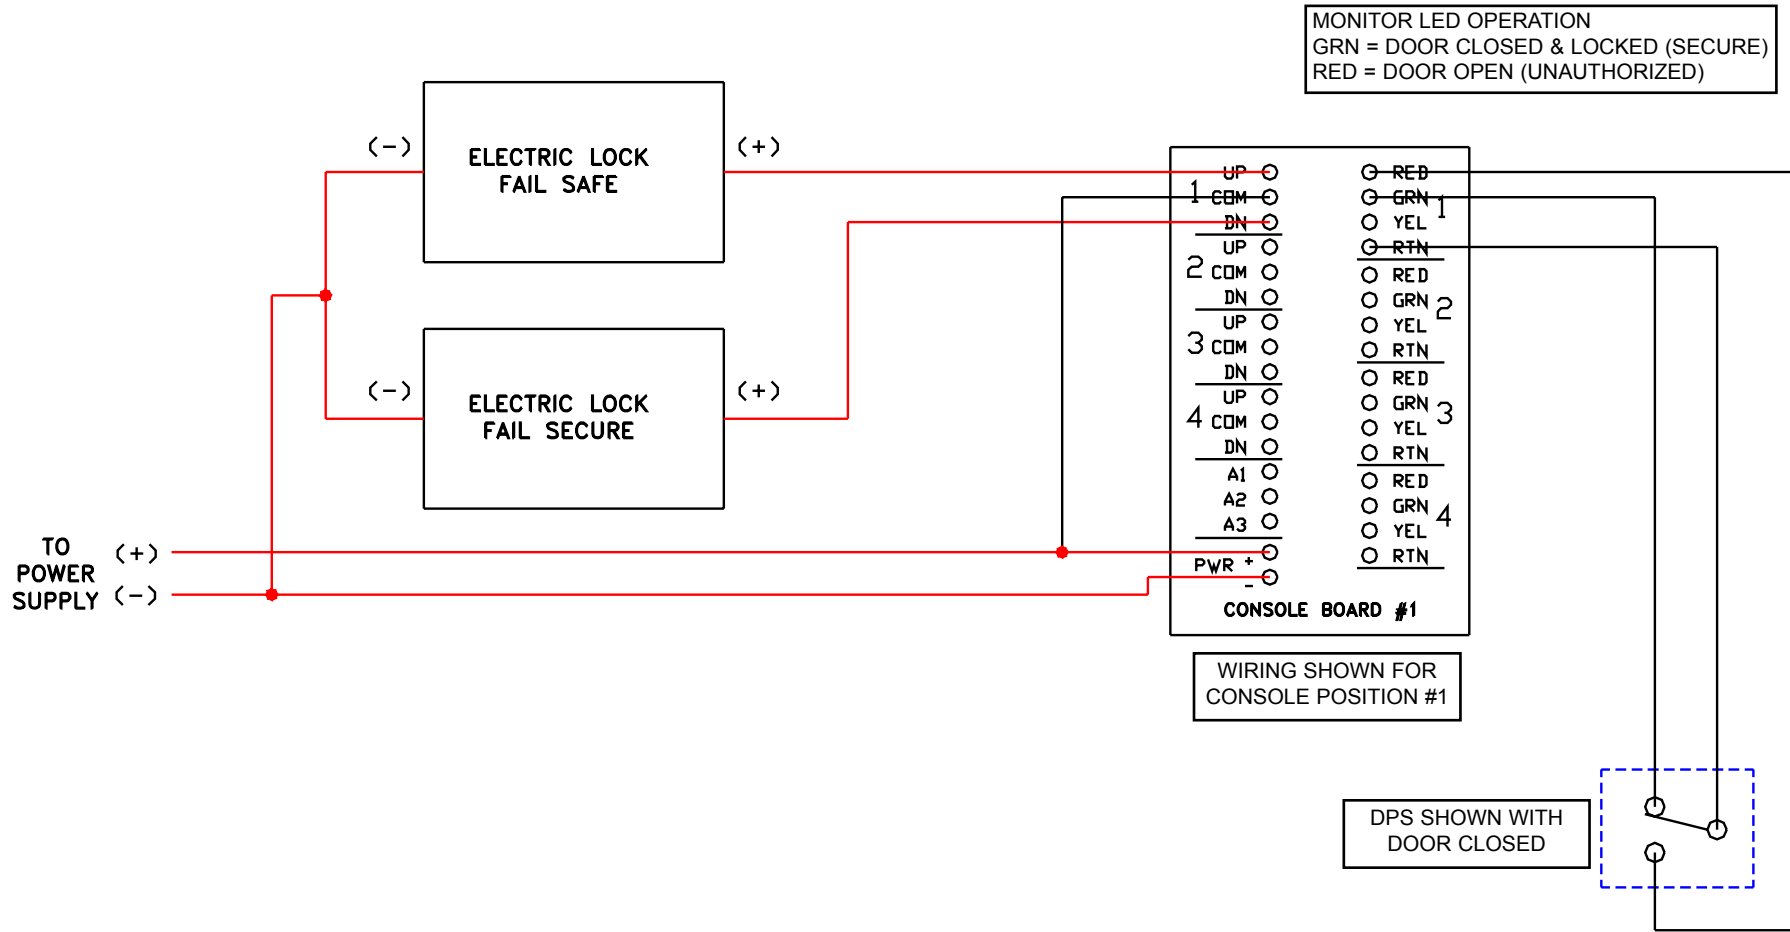

SECURITY DOOR CONTROLS

3580 Willow Lane, Westlake Village, CA 91361-4921 • (805) 494-0622 • Fax: (805) 494-8861
www.sdcsecurity.com • E-mail: service@sdsecurity.com

TCC/RCC CONTROL CONSOLE WIRING EXAMPLE 1

ALL POWER WIRES MUST BE 18 AWG OR LARGER.
ALL SIGNAL WIRES MUST BE 20 AWG OR LARGER.

TCC/RCC CONTROL CONSOLE WIRING EXAMPLE 2

ALL POWER WIRES MUST BE 18 AWG OR LARGER.
 ALL SIGNAL WIRES MUST BE 20 AWG OR LARGER.

TCC/RCC CONTROL CONSOLE WIRING EXAMPLE 3

ALL POWER WIRES MUST BE 18 AWG OR LARGER.
ALL SIGNAL WIRES MUST BE 20 AWG OR LARGER.