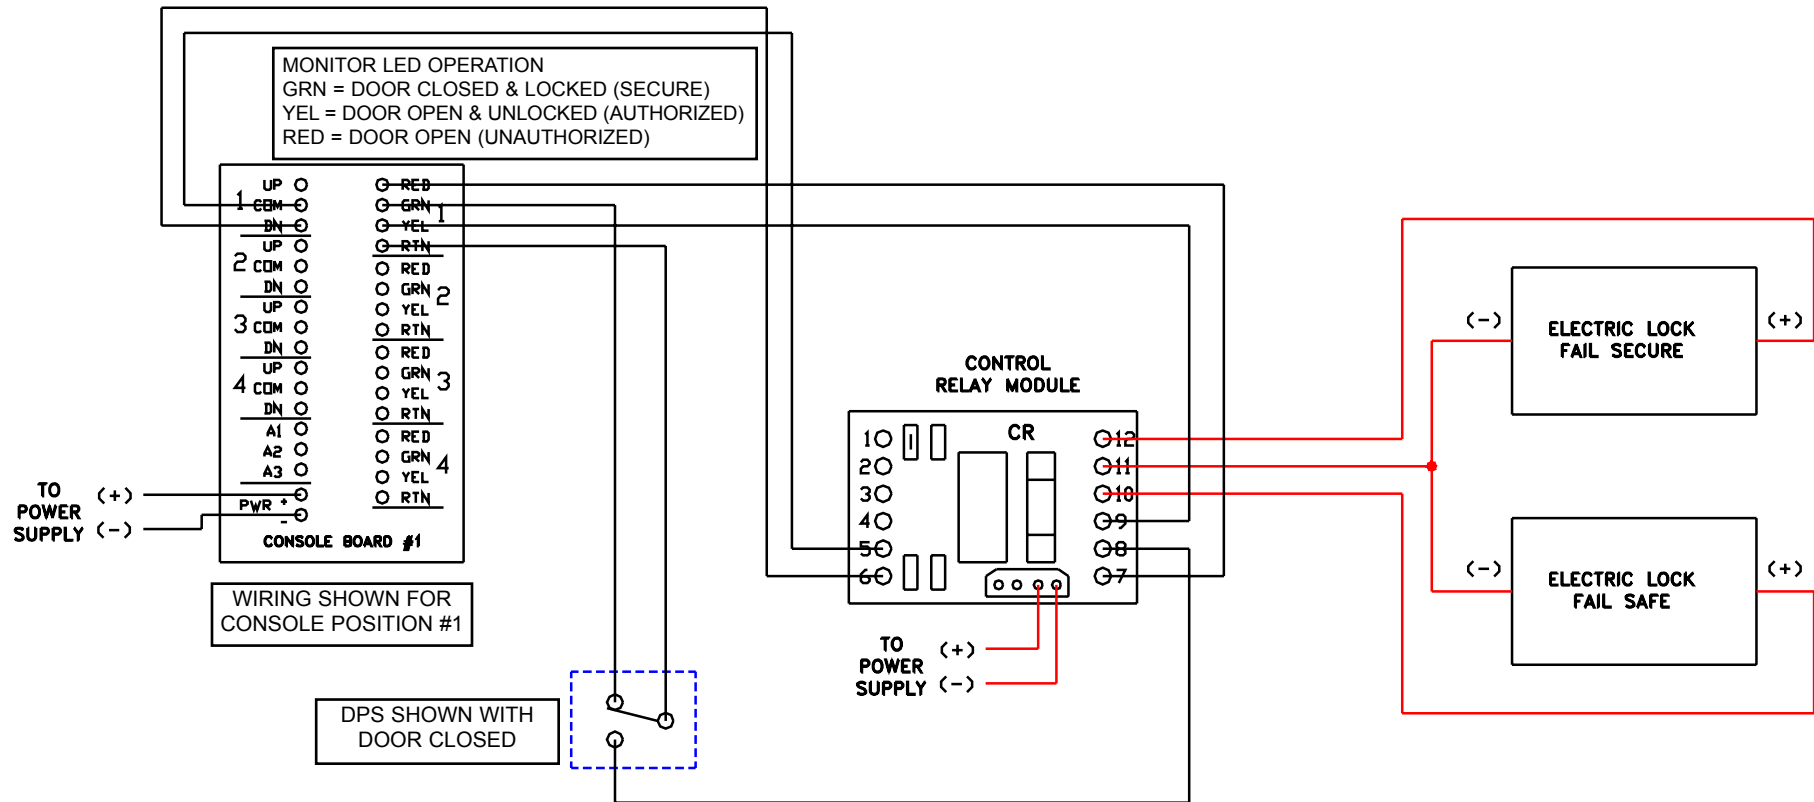

SECURITY DOOR CONTROLS

3580 Willow Lane, Westlake Village, CA 91361-4921 • (805) 494-0622 • Fax: (805) 494-8861
www.sdcsecurity.com • E-mail: service@sdsecurity.com

TCC/RCC CONTROL CONSOLE WIRING EXAMPLE 1

ALL POWER WIRES MUST BE 18 AWG OR LARGER.
ALL SIGNAL WIRES MUST BE 20 AWG OR LARGER.

TCC/RCC CONTROL CONSOLE WIRING EXAMPLE 2

ALL POWER WIRES MUST BE 18 AWG OR LARGER.
 ALL SIGNAL WIRES MUST BE 20 AWG OR LARGER.

TCC/RCC CONTROL CONSOLE WIRING EXAMPLE 3

ALL POWER WIRES MUST BE 18 AWG OR LARGER.
ALL SIGNAL WIRES MUST BE 20 AWG OR LARGER.