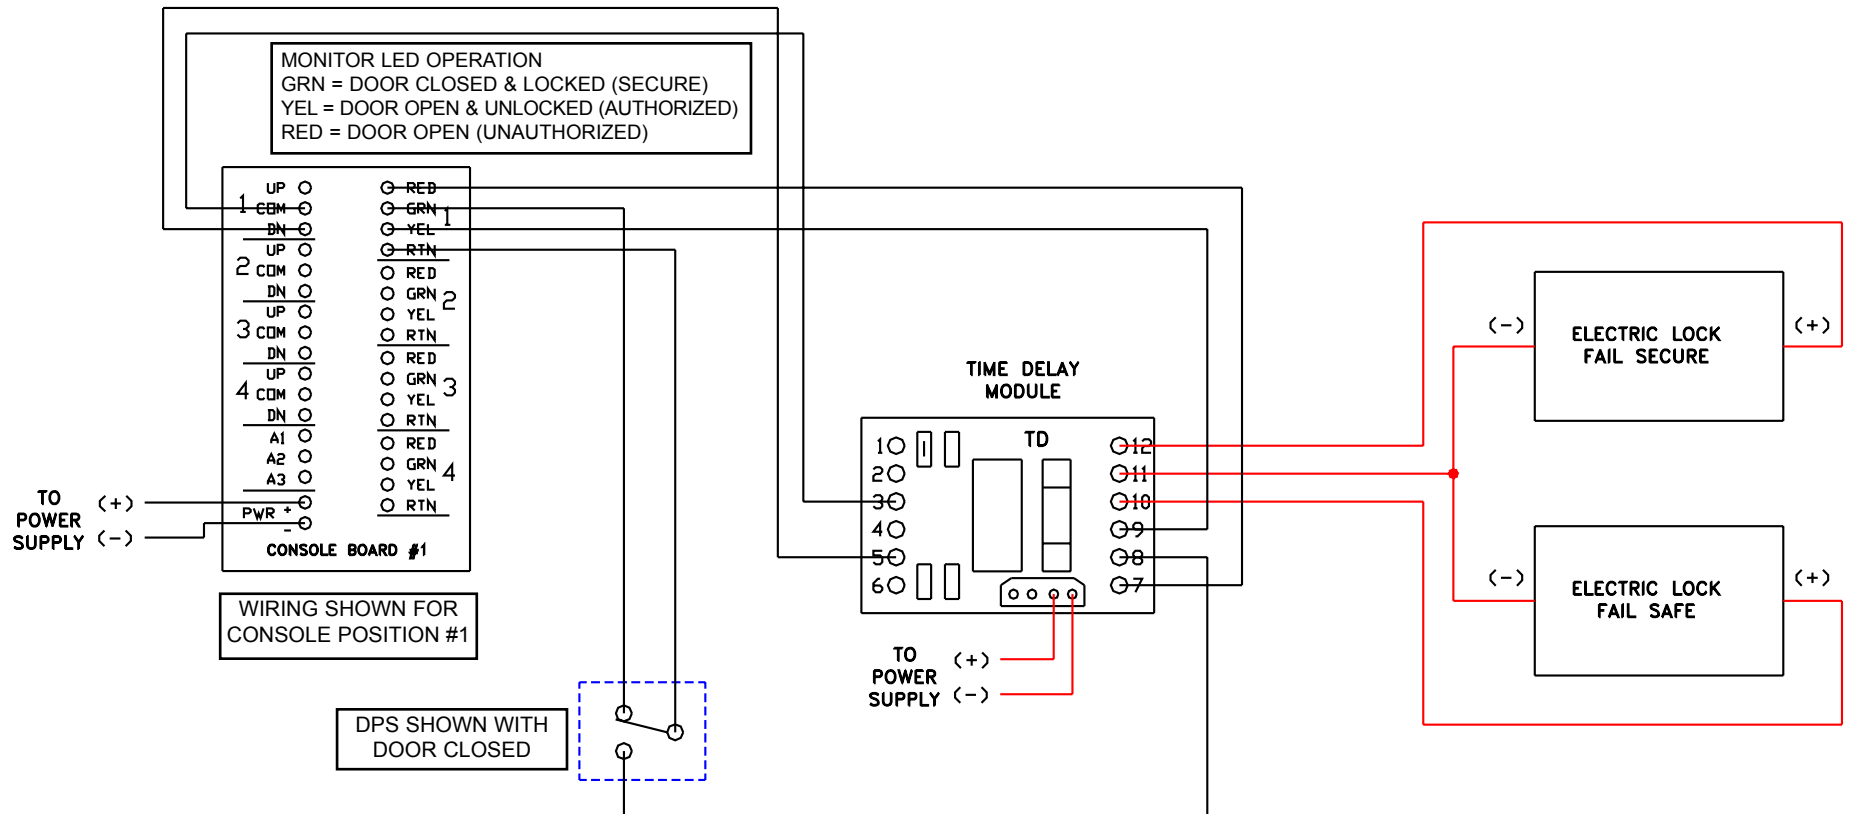

SECURITY DOOR CONTROLS

3580 Willow Lane, Westlake Village, CA 91361-4921 • (805) 494-0622 • Fax: (805) 494-8861
www.sdcsecurity.com • E-mail: service@sdsecurity.com

TCC/RCC CONTROL CONSOLE WIRING EXAMPLE 1

ALL POWER WIRES MUST BE 18 AWG OR LARGER.
ALL SIGNAL WIRES MUST BE 20 AWG OR LARGER.

TCC/RCC CONTROL CONSOLE WIRING EXAMPLE 2

ALL POWER WIRES MUST BE 18 AWG OR LARGER.
 ALL SIGNAL WIRES MUST BE 20 AWG OR LARGER.

TCC/RCC CONTROL CONSOLE WIRING EXAMPLE 3

ALL POWER WIRES MUST BE 18 AWG OR LARGER.
ALL SIGNAL WIRES MUST BE 20 AWG OR LARGER.