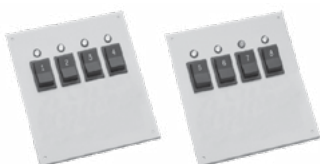

Modular Control Consoles

Distributor
Discount Code

WK LIST

TCC AL8 AL4E

RCC AL8 AL8 AL4E

AL4/BL4/
CL4/DL4

AL8-2/BL8-2/CL8-2/DL8-2

AL8/BL8/CL8/DL8

AL4E/BL4E/CL4E/DL4E

EA

FA

TCC	Slope front desk top console 12 stations maximum when using 2 control panels. Base unit, less panel. Color: black sides and beige top Dimensions: 10-1/4"W x 4-3/4"H x 9-5/8"D	321.00
RCC	Rack mount console. 24 stations maximum when using three control panels. (Maximum is 20 stations with "E" panel) Base unit, less panels. Color: Beige Dimensions: 19"W x 5-1/4"H x 6"D	694.00

Chassis less switches and light panels.

SPECIFY SWITCH AND INDICATOR PANELS

Add to List

NOTE: (2) Panels are required for TCC; (3) Panels are required for RCC.

Rocker Switch Rating: 3 Amp @ 30VDC

Power Required per LED: 24VDC @ 0.02 Amp