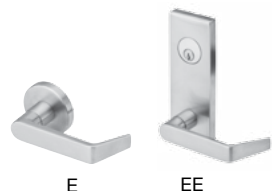

Electrically Controlled Single Point Locks or Latches  
3 Hr A Label Fire Rated Doors

Z7500

SDC S6303FH

O7550  
Yale Conversion

G

GE

E

EE

N

NE

07

07E

**SPECIFY SOURCE OF MORTISE LOCK**

**HiTower® Pro** - SDC supplied mortise lock and electric frame actuator, complete with lever trim (Cylinder not included)

**Z** SDC lockset **ZR** SDC Retrofit lockset, replaces discontinued 5000/6000 series

**HiTower® Mod - SDC supplied Schlage mortise lock and electric frame actuator, less lever trim**

**ZS** Schlage L9080

**HiTower® Mod** - Distributors supply SDC with the mortise lock body and armored front (less trim) for modification. SDC returns the modified lock body with an electric actuator. Upon installation, two lever return spring cages (supplied by distributor) are required for proper operation.