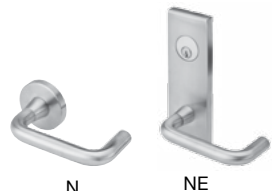

Electrically Controlled Single Point Locks or Latches  
3 Hr A Label Fire Rated Doors

Z7500

SDC S6303FH

O7550  
Yale Conversion

G

GE

E

EE

N

NE

07

07E

**SPECIFY SOURCE OF MORTISE LOCK**

**HiTower® Pro** - SDC supplied mortise lock and electric frame actuator, complete with lever trim (Cylinder not included)

**Z** SDC lockset **ZR** SDC Retrofit lockset, replaces discontinued 5000/6000 series

**HiTower® Mod - SDC supplied Schlage mortise lock and electric frame actuator, less lever trim**

**ZS** Schlage L9080

**HiTower® Mod** - Distributors supply SDC with the mortise lock body and armored front (less trim) for modification. SDC returns the modified lock body with an electric actuator. Upon installation, two lever return spring cages (supplied by distributor) are required for proper operation.