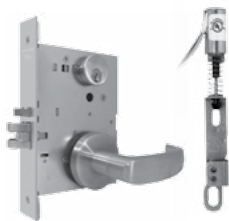

SK-L90 Field Electrification Kit for Schlage L9000

LIST

SK-L90	Field Electrification Kit for Schlage L9000 Series	125.00
SK-L90-SC	Field Electrification Kit for Schlage L9080 (includes Springcage)	141.00
S7800-REX	Request-To-Exit kit for Schlage L9000 Series	125.00

SK-88 Field Electrification Kit for Yale 8805

LIST

SK-88	Field Electrification Kit for Yale 8805	125.00
LM-88	Field Latch Kit for Yale 8805	104.00

SK-82 Field Electrification Kit for Sargent 8206

LIST

SK-82	Field Electrification Kit for Sargent 8204	125.00
LM-82	Field Latch Kit for Sargent 8204	104.00

Door Core Drill Guide

Distributor Discount Code

LZK LIST

The SDC 7000-DG Laser Guided Wire Raceway Drill Fixture enables wire raceway preparation through particle filled and solid wood doors. The door core wire raceway permits the installation and wiring of electrified locksets, exit devices and electric hinges. The Laser Guided Wire Raceway Drill Fixture is easy to use without previous experience. The kit allows for drilling from the hinge side without removing the door from the frame.

The **7000-DGK Kit** includes: **Laser Guided Door Core, Raceway Fixture, 1/4" x 6" Pilot Drill Bit, 3/8" x 50" Door Raceway Drill Bit** (Custom designed evacuator drill bit tool sharpened with 1' extra long flutes), **Fiberglass Wire Running Kit** (Flexible acrylic end connection, Brass hook end for pulling, Brass eye end for pushing), **Door Wedge, Kit Carry Case**