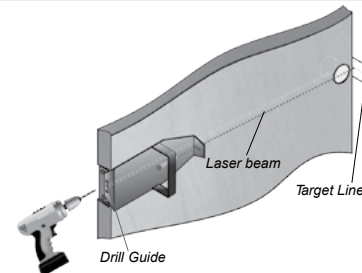

1/4 x 6" Pilot Drill Bit

3/8" x 50" Evacuator Drill Bit - Custom Designed for Door Raceways

Extra Long 1 Ft. Flute

Price List Effective February 1, 2017

SDC SECURITY DOOR CONTROLS
801 Avenida Acaso • Camarillo, CA 93012
Email: Service@sdsecurity.com • www.sdsecurity.com