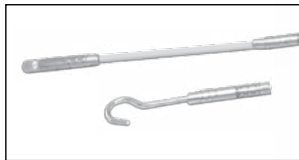

Door Core Drill Guide

Distributor Discount Code

LZK LIST

The SDC 7000-DG Laser Guided Wire Raceway Drill Fixture enables wire raceway preparation through particle filled and solid wood doors. The door core wire raceway permits the installation and wiring of electrified locksets, exit devices and electric hinges. The Laser Guided Wire Raceway Drill Fixture is easy to use without previous experience. The kit allows for drilling from the hinge side without removing the door from the frame.

The **7000-DGK Kit** includes: **Laser Guided Door Core, Raceway Fixture, 1/4" x 6" Pilot Drill Bit, 3/8" x 50" Door Raceway Drill Bit** (Custom designed evacuator drill bit tool sharpened with 1' extra long flutes), **Fiberglass Wire Running Kit** (Flexible acrylic end connection, Brass hook end for pulling, Brass eye end for pushing), **Door Wedge, Kit Carry Case**

7000-DGK	Laser door core drill guide Kit	621.00
7000-DB3/8	3/8" x 50" evacuator drill bit	78.00
7000-PD 1/4 X 6	1/4" x 6" pilot drill bit	25.00

1/4 x 6" Pilot Drill Bit