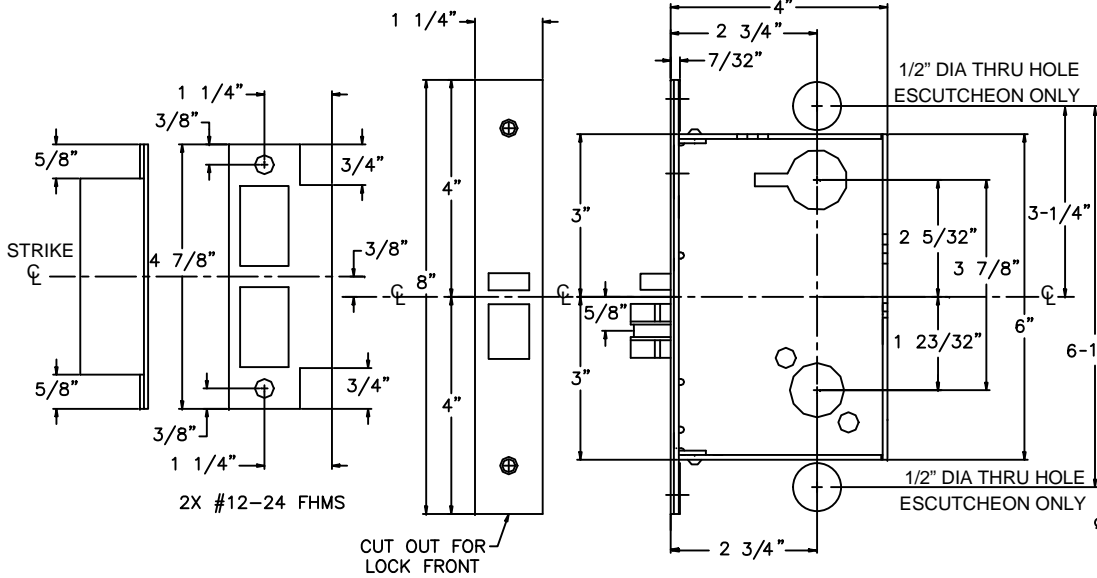

SECURITY DOOR CONTROLS

801 Avenida Acas0, Camarillo, Ca. 93012 • (805) 494-0622 • Fax: (805) 494-8861
 www.sdcsecurity.com • E-mail: service@sdsecurity.com

Z7600 SERIES TEMPLATE ESCUTCHEON, METAL DOOR, PREP. FLAT OR BEVELED, HOLLOW METAL DOORS

FUNCTION	OUTSIDE			INSIDE		
	LEVER HOLE	CYLINDER HOLE	THUMBTURN HOLE	LEVER HOLE	CYLINDER HOLE	THUMBTURN HOLE
Z7652	●	●		●		
Z7632	●	●		●	●	

DOOR DETAIL MEASURE BACKSET FROM ϕ DOOR EDGE