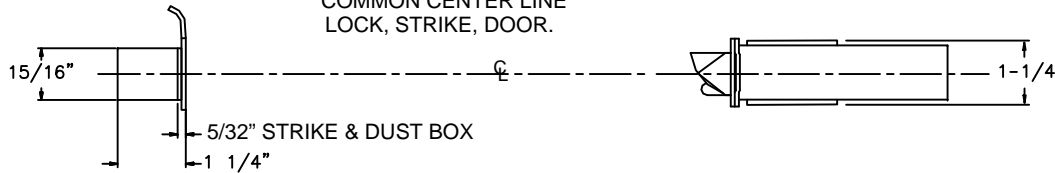

## Z7600 SERIES TEMPLATE ESCUTCHEON, WOOD DOOR, PREP. FLAT OR BEVELED, WOOD OR COMPOSITE DOORS

CHART FOR DRILLING TRIM HOLES						
FUNCTION	OUTSIDE			INSIDE		
	LEVER HOLE	CYLINDER HOLE	THUMBTURN HOLE	LEVER HOLE	CYLINDER HOLE	THUMBTURN HOLE
Z7652	●	●		●		
Z7632	●	●		●	●	

### DOOR DETAIL MEASURE BACKSET FROM $\phi$ DOOR EDGE