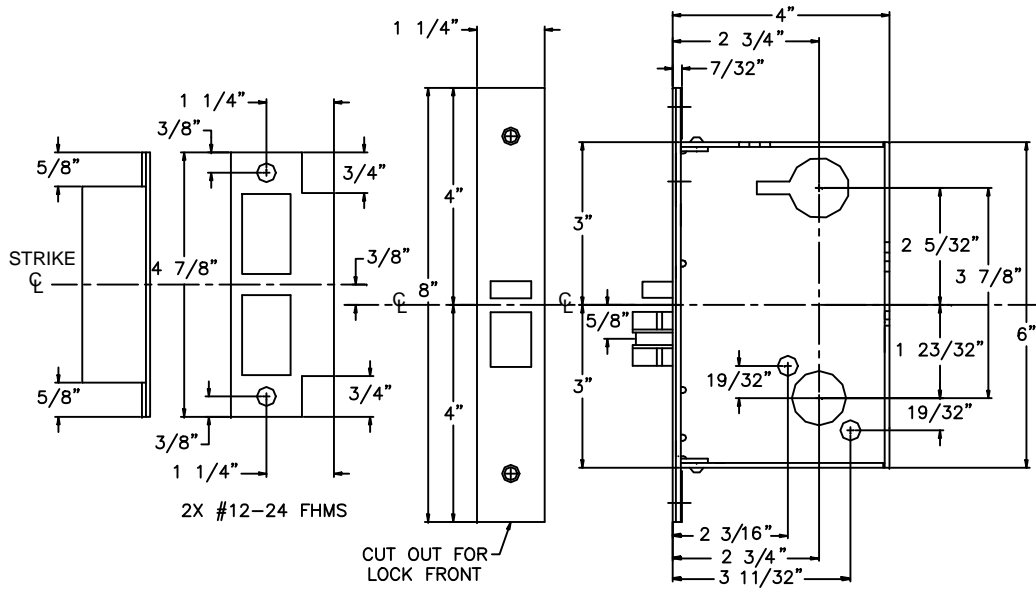

SECURITY DOOR CONTROLS

801 Avenida Acaso, Camarillo, Ca. 93012 • (805) 494-0622 • Fax: (805) 494-8861
 www.sdcsecurity.com • E-mail: service@sdsecurity.com

Z7600 SERIES TEMPLATE ROSE TRIM, METAL DOOR, PREP. FLAT OR BEVELED, HOLLOW METAL DOORS

FUNCTION	OUTSIDE			INSIDE		
	LEVER HOLE	CYLINDER HOLE	THUMBTURN HOLE	LEVER HOLE	CYLINDER HOLE	THUMBTURN HOLE
Z7652	●	●		●		
Z7632	●	●		●	●	

DOOR DETAIL MEASURE BACKSET FROM \varnothing DOOR EDGE