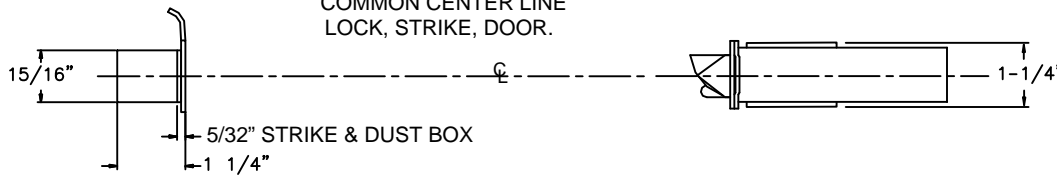

## Z7600 SERIES TEMPLATE ROSE TRIM, WOOD DOOR, PREP. FLAT OR BEVELED, WOOD OR COMPOSITE DOORS

CHART FOR DRILLING TRIM HOLES						
OUTSIDE			INSIDE			
FUNCTION	LEVER HOLE	CYLINDER HOLE	THUMBTURN HOLE	LEVER HOLE	CYLINDER HOLE	THUMBTURN HOLE
Z7652	●	●		●		
Z7632	●	●		●	●	

### DOOR DETAIL

MEASURE BACKSET FROM  $\phi$  DOOR EDGE