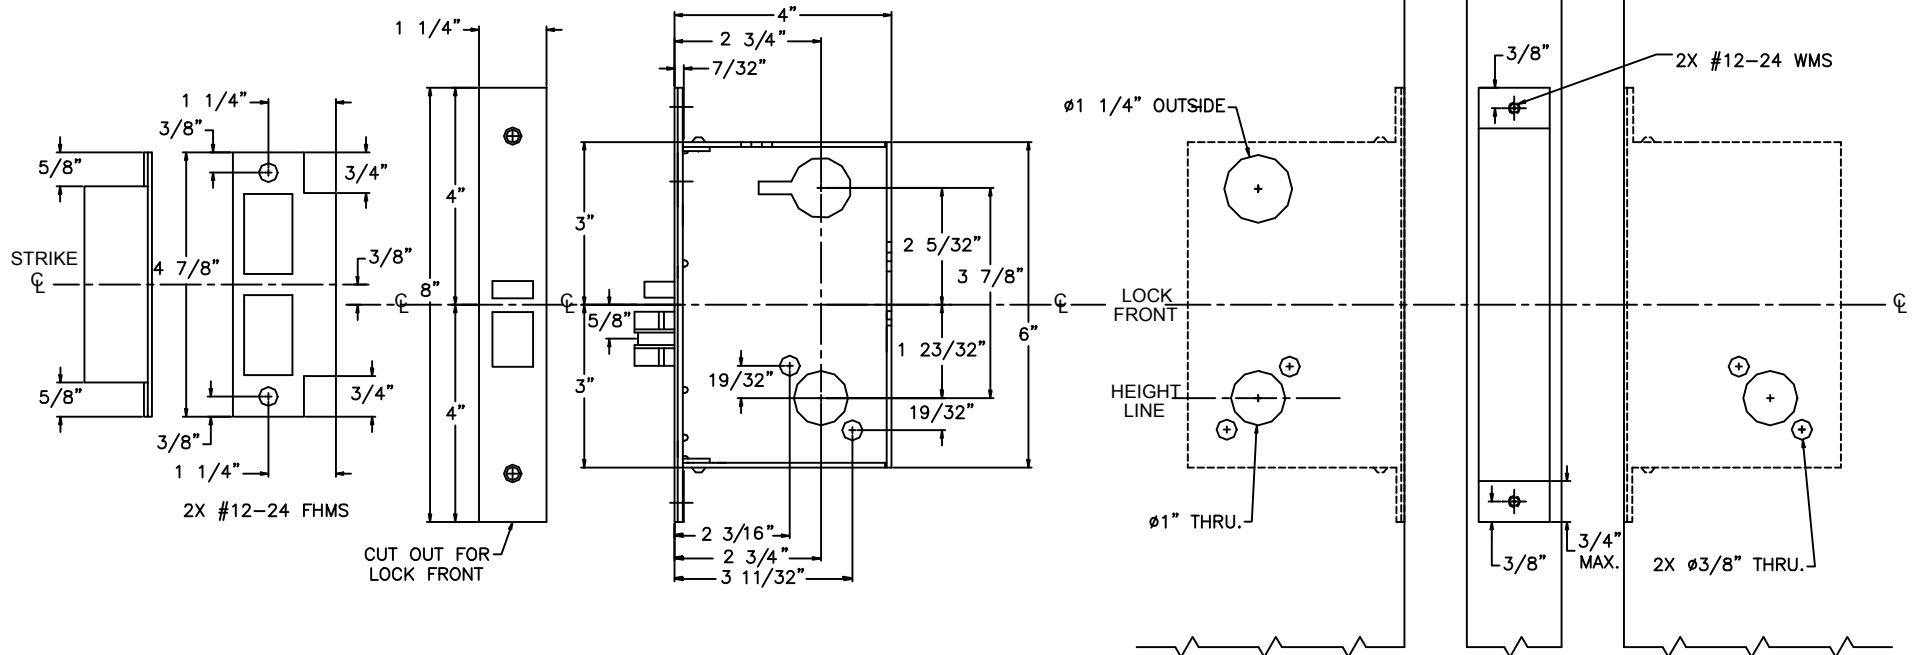

## HITOWER Z7800 SERIES TEMPLATE ROSE TRIM, METAL DOOR, PREP. FLAT OR BEVELED, HOLLOW METAL DOORS

FUNCTION	OUTSIDE			INSIDE		
	LEVER HOLE	CYLINDER HOLE	THUMBTURN HOLE	LEVER HOLE	CYLINDER HOLE	THUMBTURN HOLE
Z7850	●	●		●		
Z7852	●	●		●		
Z7830	●	●		●	●	
Z7832	●	●		●	●	
Z7835	●	●		●	●	

### LOCK DETAIL

COMMON CENTER LINE  
 LOCK, STRIKE, DOOR.

### DOOR DETAIL

MEASURE BACKSET  
 FROM  $\phi$  DOOR EDGE