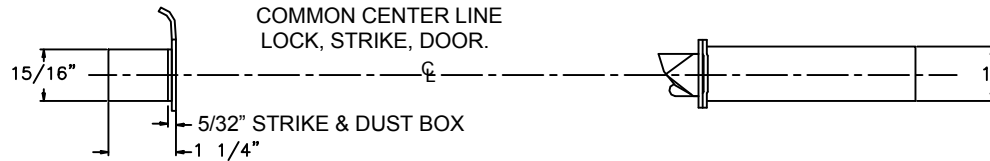

SECURITY DOOR CONTROLS

801 Avenida Acaso, Camarillo, Ca. 93012 • (805) 494-0622 • Fax: (805) 494-8861
www.sdcsecurity.com • E-mail: service@sdsecurity.com

HITOWER Z7800 SERIES TEMPLATE ROSE TRIM, METAL DOOR, PREP. FLAT OR BEVELED, HOLLOW METAL DOORS

FUNCTION	OUTSIDE			INSIDE		
	LEVER HOLE	CYLINDER HOLE	THUMBTURN HOLE	LEVER HOLE	CYLINDER HOLE	THUMBTURN HOLE
Z7850	●	●		●		
Z7852	●	●		●		
Z7830	●	●		●	●	
Z7832	●	●		●	●	
Z7835	●	●		●	●	

LOCK DETAIL

COMMON CENTER LINE
LOCK, STRIKE, DOOR.