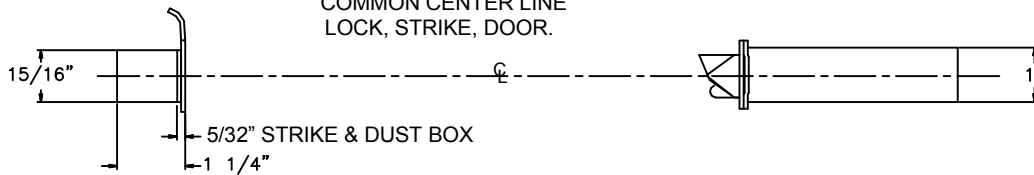

SECURITY DOOR CONTROLS

801 Avenida Acaso, Camarillo, Ca. 93012 • (805) 494-0622 • Fax: (805) 494-8861
www.sdcsecurity.com • E-mail: service@sdsecurity.com

HITOWER Z7800 SERIES TEMPLATE ROSE TRIM, WOOD DOOR, PREP. FLAT OR BEVELED, WOOD OR COMPOSITE DOORS

CHART FOR DRILLING TRIM HOLES						
FUNCTION	OUTSIDE			INSIDE		
	LEVER HOLE	CYLINDER HOLE	THUMBTURN HOLE	LEVER HOLE	CYLINDER HOLE	THUMBTURN HOLE
Z7850	●	●		●		
Z7852	●	●		●		
Z7830	●	●		●	●	
Z7832	●	●		●	●	

LOCK DETAIL

COMMON CENTER LINE
LOCK, STRIKE, DOOR.