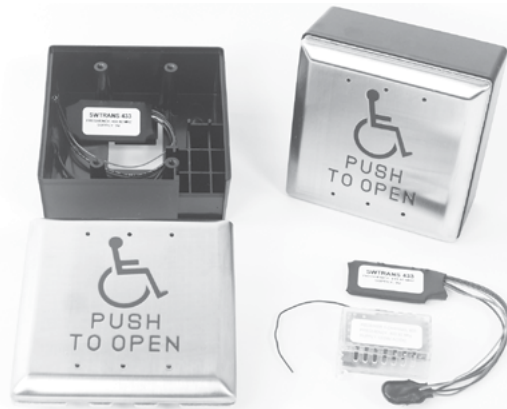

480 Series Wireless Push Plate Switch Kits

Distributor
Discount Code

CK LIST

Wireless 4 1/2" Push Plate Switches

Includes: two Round or Square Push Plate Switches with matching surface mount back box, two wireless transmitters (400W1-433, 9V batteries included), and one wireless nano receiver (400RC433)

SPDT Model Description

482S-KIT	SQUARE 4-1/2 Push Plate Switches (2), ♿ Push to Open, blue infill, Square Surface Mount Back Boxes (2), Wireless Transmitters (2) and Wireless Receiver (1)	489.00
482R-KIT	ROUND 4-1/2 Push Plate Switches (2), ♿ Push to Open, blue infill, Round Surface Mount Back Boxes (2), Wireless Transmitters (2) and Wireless Receiver (1)	536.00

480 Series CBC High-Low Compliant Wireless Push Plate Switch Kits

Distributor
Discount Code

CK LIST

Wireless 4 1/2" Push Plate Switch Kit for Calif. Building Code Compliance

Includes: four Square Push Plate Switches with matching surface mount back box, four wireless transmitters (400W1-433, 9V batteries included), and one wireless nano receiver (400RC433)

SPDT Model Description

482S-CBCKIT	SQUARE 4-1/2 Push Plate Switches (4), ♿ Push to Open, blue infill, Square Surface Mount Back Boxes (4), Wireless Transmitters (4) and Wireless Receiver (1)	886.00
--------------------	---	---------------