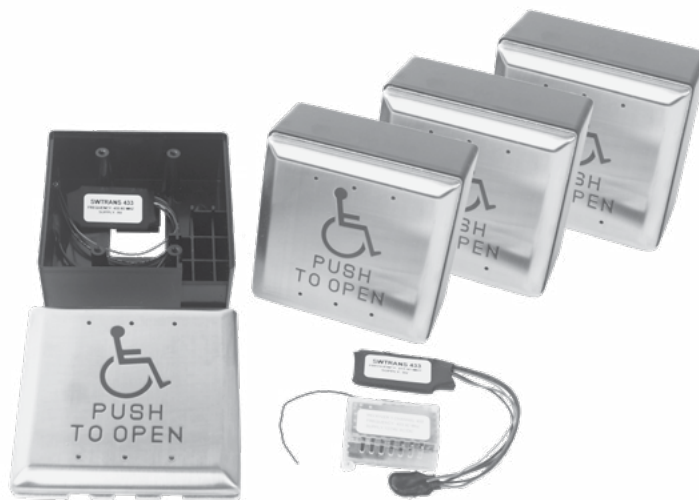

480 Series Wireless Push Plate Switch Kits

Distributor
Discount Code

CK LIST

Wireless 4 1/2" Push Plate Switches

Includes: two Round or Square Push Plate Switches with matching surface mount back box, two wireless transmitters (400W1-433, 9V batteries included), and one wireless nano receiver (400RC433)

SPDT Model Description

482S-KIT	SQUARE 4-1/2 Push Plate Switches (2), ♿ Push to Open, blue infill, Square Surface Mount Back Boxes (2), Wireless Transmitters (2) and Wireless Receiver (1)	489.00
482R-KIT	ROUND 4-1/2 Push Plate Switches (2), ♿ Push to Open, blue infill, Round Surface Mount Back Boxes (2), Wireless Transmitters (2) and Wireless Receiver (1)	536.00

480 Series CBC High-Low Compliant Wireless Push Plate Switch Kits

Distributor
Discount Code

CK LIST

Wireless 4 1/2" Push Plate Switch Kit for Calif. Building Code Compliance

Includes: four Square Push Plate Switches with matching surface mount back box, four wireless transmitters (400W1-433, 9V batteries included), and one wireless nano receiver (400RC433)

SPDT Model Description

482S-CBCKIT	SQUARE 4-1/2 Push Plate Switches (4), ♿ Push to Open, blue infill, Square Surface Mount Back Boxes (4), Wireless Transmitters (4) and Wireless Receiver (1)	886.00
--------------------	---	---------------