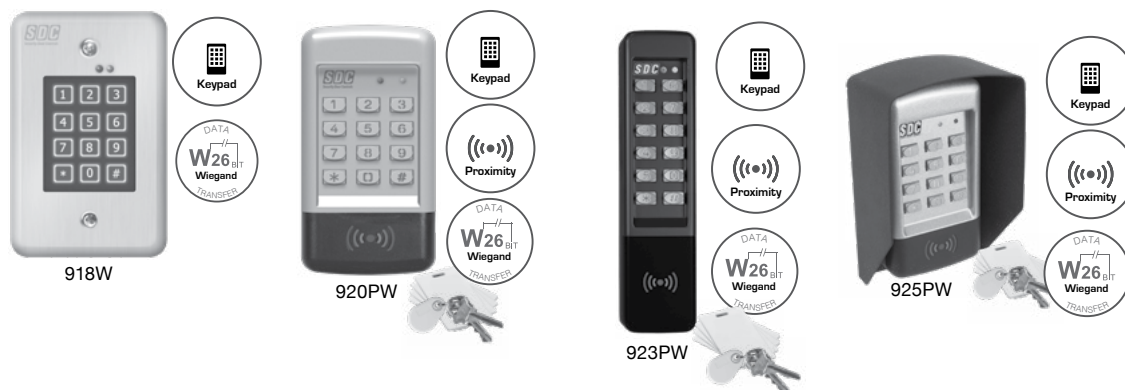

Prox Reader		LIST
<b>IPRW</b>	<b>Wiegand Reader - PROX, Surface Mount, HID compatible (125 kHz)</b>	<b>202.00</b>
<b>IPRW300</b>	<b>Wiegand Reader - PROX, Mullion Mount, HID compatible (125 kHz)</b> includes Black and White Cover	<b>202.00</b>
<b>IPRW500</b>	<b>Wiegand Reader - PROX, Single Gang Box or Surface Mount, HID compatible (125 kHz)</b> includes Black and White Cover	<b>232.00</b>

Wiegand Reader		LIST
<b>918W</b>	Indoor digital keypad, Wiegand output	<b>171.00</b>
<b>920PW</b>	Digital keypad with Prox Reader, Wiegand output	<b>417.00</b>
<b>923PW</b>	Digital keypad, narrow, with Prox Reader, Wiegand output	<b>507.00</b>
<b>925PW</b>	Digital keypad with Prox Reader, Wiegand output, and privacy shroud	<b>520.00</b>