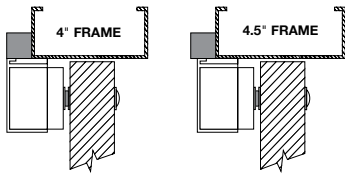

## Universal Header Bracket

Distributor Discount Code **GK LIST**

Used in lieu of angle brackets, the Universal Header Bracket provides a faster mounting solution, saving time and labor costs for several EmLock® models. Reduce potential for mis-sized and misaligned mounting holes, broken taps, removal of broken taps. Combined with interlocking E-Z mount assembly, save up to a half day's labor with the installation of 12 locks.

### FEATURES

- Solid 1" bar provides higher security and superior aesthetics.
- Machined wire chase provides concealed and secure wiring
- Multiple pre-drilled and tapped mounting holes to accommodate the use of several different locks on either 4" or 4.5" aluminum frames