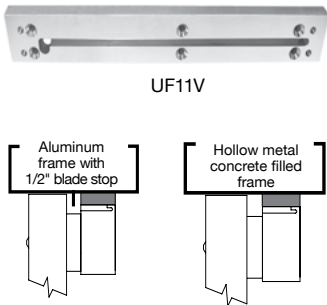

FEATURES

- Pre-drilled and tapped specifically for 1510, 1570, 1580 EmLock
- Machined wire chase provides multiple points for concealed wire entry from concrete filled frames.

UF11V	Bracket for 1511, 1571. 1/2" x 1-1/2" x 11"	100.00
UF12V	Bracket for 1512 and 1572. 1/2" x 1-1/2" x 22"	124.00
UF81V	Bracket for 1581. 1/2" x 1-1/4" x 8-3/4"	81.00
UF82V	Bracket for 1582. 1/2" x 1-1/4" x 17-1/2"	112.00

Armature Mounting Plate

Distributor Discount Code **GK LIST**

The AR Mounting plate provides a solution for mounting the EmLock® armature to the top rail of aluminum, glass, wood and hollow metal doors that do not permit the use of thru bolts. **Dimension:** 8 1/2" x 3"

MODEL

AR11Y	Armature mounting plate (Black) Specify one for models 1511, 1571, two for models 1512, 1572	67.00
AR11YD	Armature mounting plate (black) with door sensor Specify one for models 1511, 1571, two for models 1512, 1572	112.00