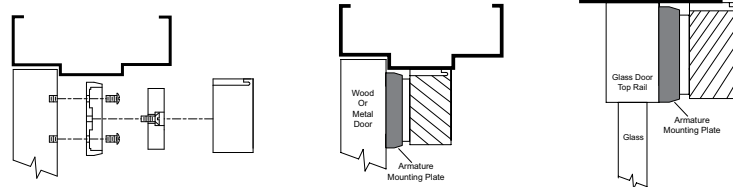

Door Coordinator Lock Mounting Kit

Distributor Discount Code **GK LIST**

DC-1	Door coordinator mounting bracket for single models 1511 and 1571.	134.00
DC-2	Door coordinator mounting bracket for double models 1512 and 1572.	244.00