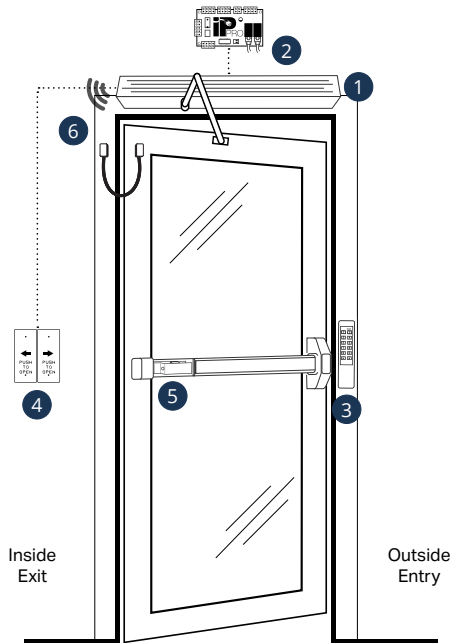

Commercial Building Solutions

IP-BASED APPLICATIONS

Automated Entrance IP-Based Access Control

1 AUTO Series

Low Energy Swing Door Operators

AUTOS136V	Push Arm, 36" Opening
AUTOS236V	Pull Arm, 36" Opening
AUTO-IR	Present Sensor

- Single button, self-tuning setup
- Built-in 1 Amp power supply
- Onboard lock sequencing

2 IPD Series

IP-Based Access Controllers

IPDCE	IPPro Controller Board
IPDSE	IPPro Expansion Board
IPPRO-SKE	IPPro Starter Kit

- Single door controller
- Built-in, no-cost software for 32 doors
- Two ethernet ports

3 923 Series

Indoor/Outdoor Digital Keypads

923PW	Weigand Output
-------	----------------

- Narrow surface, mullion or frame mount
- Heavy cast vandal resistant housing
- 500 users