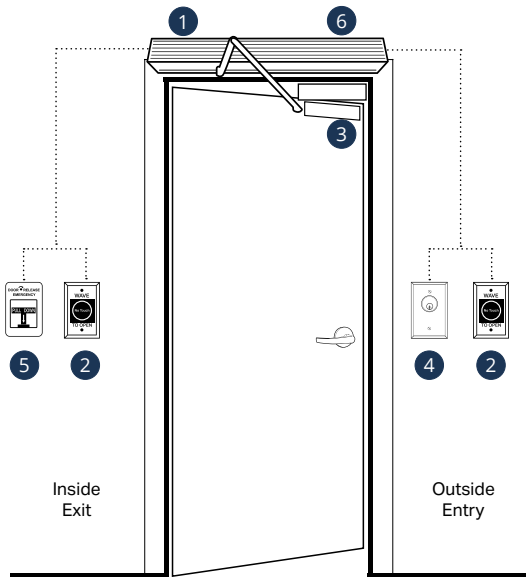

Vertical Market Solutions

HEALTHCARE MARKET APPLICATIONS

Clean Room Controlled Openings

1 AUTO Series

Low Energy Swing Door Operators

AUTOS136V	Push Arm, 36" Opening
AUTOS236V	Pull Arm, 36" Opening
AUTO-IR	Present Sensor

- Single button, self-tuning setup
- Built-in 1 Amp power supply
- Onboard lock sequencing

2 470 Series

No Touch Switches

474U	Single Gang
474DU	Double Gang
474MU	Single Gang, Manual Override

- WAVE-TO-OPEN
- IR sensing technology
- Illuminated dual LED sensor (red/green)