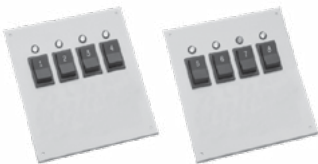

# Modular Control Consoles

Distributor  
Discount Code

**WK LIST**

TCC AL8 AL4E

RCC AL8 AL8 AL4E

AL4/BL4/  
CL4/DL4

AL8-2/BL8-2/CL8-2/DL8-2

AL8/BL8/CL8/DL8

AL4E/BL4E/CL4E/DL4E

EA

FA

<b>TCC</b>	Slope front desk top console 12 stations maximum when using 2 control panels. Base unit, less panel. <b>Color:</b> black sides and beige top <b>Dimensions:</b> 10-1/4"W x 4-3/4"H x 9-5/8"D	<b>321.00</b>
<b>RCC</b>	Rack mount console. 24 stations maximum when using three control panels. (Maximum is 20 stations with "E" panel) Base unit, less panels. <b>Color:</b> Beige <b>Dimensions:</b> 19"W x 5-1/4"H x 6"D	<b>694.00</b>

**Chassis less switches and light panels.**

**SPECIFY SWITCH AND INDICATOR PANELS**

Add to List

**NOTE: (2) Panels are required for TCC; (3) Panels are required for RCC.**

**Rocker Switch Rating:** 3 Amp @ 30VDC