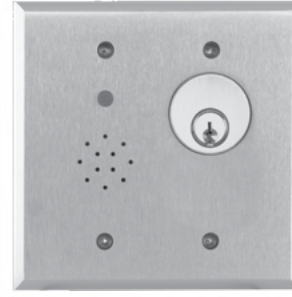

Improve security with a cost-effective door prop alarm. All SDC door prop alarms feature audible sirens with adjustable timer settings, two outputs, bypass status indicator light, and vandal-resistant aluminum construction. Available to install in single gang or double gang enclosures, SDC door prop alarms also offer optional Keylock and Mortise Cylinder Reset/Bypass Switches.

- Adjustable Timed Delay
- Exit Alarm on Door Opening
- Automatic or Manual Alarm Reset
- Output Relays
- Integral Tri-color LED Status Indicator
- Optional Key Reset/Bypass Switch
- Compact Universal Mounting
- 85dB Piezo Buzzer Alarm

EA-SN

EA-728

EA-708

Model	Description	
EA-SN	Door Prop Alarm, Single Gang w/ integral Status LED & Audible Alarm	231.00
EA-728V	Double Gang w/ integral Status LED, Audible Alarm & Keylock Switch for Reset/Bypass	294.00
EA-708V	Double Gang w/ integral Status LED, Audible Alarm & Mortise Key Cylinder Switch for Reset/Bypass, Cylinder not included	326.00

LIST

Stand Alone Multi-Mount

The SDC Exit Annunciator™ is a highly visible multi-color signal device, that interfaces with Delayed Egress or standard EMLocks, plus many other manufactures electromagnetic locks. and can be used as a wall, ceiling, or frame mount indicator.