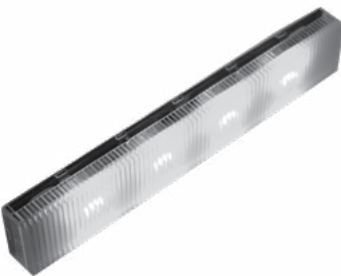

Improve security with a cost-effective door prop alarm. All SDC door prop alarms feature audible sirens with adjustable timer settings, two outputs, bypass status indicator light, and vandal-resistant aluminum construction. Available to install in single gang or double gang enclosures, SDC door prop alarms also offer optional Keylock and Mortise Cylinder Reset/Bypass Switches.

EA-SN

EA-728

EA-708

Model	Description	
EA-SN	Door Prop Alarm, Single Gang w/ integral Status LED & Audible Alarm	231.00
EA-728V	Double Gang w/ integral Status LED, Audible Alarm & Keylock Switch for Reset/Bypass	294.00
EA-708V	Double Gang w/ integral Status LED, Audible Alarm & Mortise Key Cylinder Switch for Reset/Bypass, Cylinder not included	326.00

KEY CYLINDER OPTIONS for EA-708

Add to List

CYL-6KDQ	6 pin, 1.125" mortise cylinder, keyed different, dull chrome	49.00
CYL-6KAQ	6 pin, 1.125" mortise cylinder, keyed alike, dull chrome	49.00

EA100 Exit Annunciators

LIST

Stand Alone Multi-Mount

The SDC Exit Annunciator™ is a highly visible multi-color signal device, that interfaces with Delayed Egress or standard EMLocks, plus many other manufactures electromagnetic locks. and can be used as a wall, ceiling, or frame mount indicator.