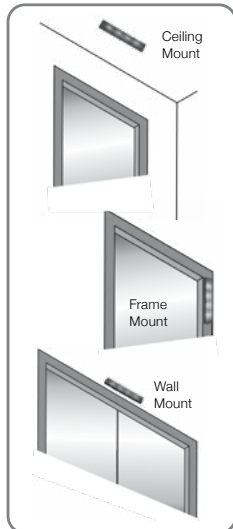

Improve security with a cost-effective door prop alarm. All SDC door prop alarms feature audible sirens with adjustable timer settings, two outputs, bypass status indicator light, and vandal-resistant aluminum construction. Available to install in single gang or double gang enclosures, SDC door prop alarms also offer optional Keylock and Mortise Cylinder Reset/Bypass Switches.

EA-SN

EA-728

EA-708

Model	Description	
EA-SN	Door Prop Alarm, Single Gang w/ integral Status LED & Audible Alarm	231.00
EA-728V	Double Gang w/ integral Status LED, Audible Alarm & Keylock Switch for Reset/Bypass	294.00
EA-708V	Double Gang w/ integral Status LED, Audible Alarm & Mortise Key Cylinder Switch for Reset/Bypass, Cylinder not included	326.00

LIST

Stand Alone Multi-Mount

The SDC Exit Annunciator™ is a highly visible multi-color signal device, that interfaces with Delayed Egress or standard EMLocks, plus many other manufactures electromagnetic locks. and can be used as a wall, ceiling, or frame mount indicator.

FEATURES

- Easy to install
- Suitable for retrofit or new construction
- Multi color LED technology
- Externally selectable color modes of Red, Green, Blue, White, Yellow and Purple
- Externally selectable Solid or Flashing Modes