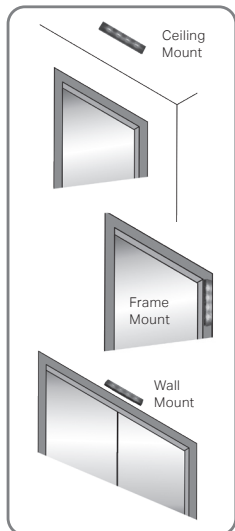

Improve security with a cost-effective door prop alarm. All SDC door prop alarms feature audible sirens with adjustable timer settings, two outputs, bypass status indicator light, and vandal-resistant aluminum construction. Available to install in single gang or double gang enclosures, SDC door prop alarms also offer optional Keylock and Mortise Cylinder Reset/Bypass Switches.

LIST

Multi-Mode Annunciators

The SDC Exit Annunciator® is a multi-color signal device, that interfaces with Delayed Egress or standard EMLocks, plus many other manufactures electromagnetic locks. and can be used as a wall, ceiling, or frame mount indicator.

FEATURES

- Easy to install
- Suitable for retrofit or new construction
- Multi color LED technology
- Externally selectable color modes of Red, Green, Blue, White, Yellow and Purple
- Externally selectable Solid or Flashing Modes

SPECIFICATIONS

Dimensions	8-5/8" x 1-1/2" x 3/4"
Electrical	12/24 VDC @ 160mA
LED Output	Long Life

Stand Alone Multi-Mount

Brand Compatibility

SDC	Schlage	RCI	Securiton
Rofu	Secolarm	Dynalock	Door King

EA100 Highly visible Annunciator Bar with multiple color LED light featuring rolling signals. 195.00