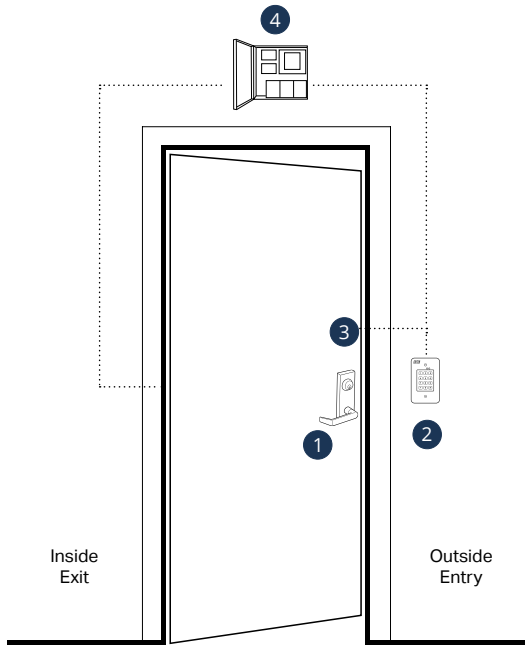

COMMON APPLICATIONS

Electrified Mortise Lock Access Control

1 7800 Pro Series

Solenoid Controlled Mortise Locks

Z7852LQE	Failsecure, Outside Only
Z7832LQE	Failsecure, Both Sides

- Vandal resistant clutch
- Key latch retraction
- Field reversible handing

2 918 Series

Indoor Digital Keypads

918U	Self-Contained
918WU	Weigand Output

- Single gang wall or surface mount
- Tamper-resistant screws
- Selectable audible level tactile keys

3 WPT Series

Wireless Power Transfer