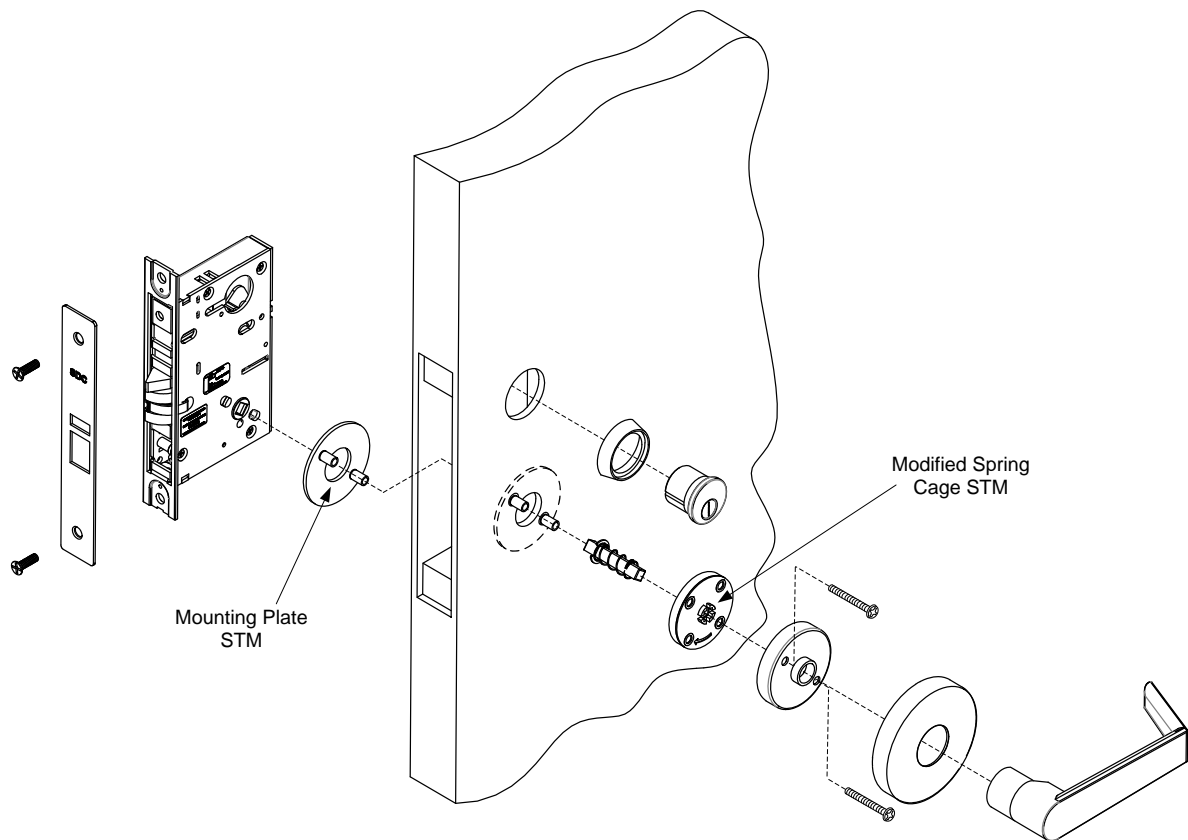

SDC Security Door Controls

801 Avenida Acaso, Camarillo, Ca. 93041 • (805) 494-0622 • Fax: (805) 494-8861
www.sdcsecurity.com • E-mail: service@sdsecurity.com

STM SINGLE TRIM MOUNTING INSTALLATION INSTRUCTIONS

**ALSO WORKS WITH
ESCUTCHEON TRIM**

Any suggestions or comments to this instruction or product are welcome. Please contact us through our website or email engineer@sdsecurity.com