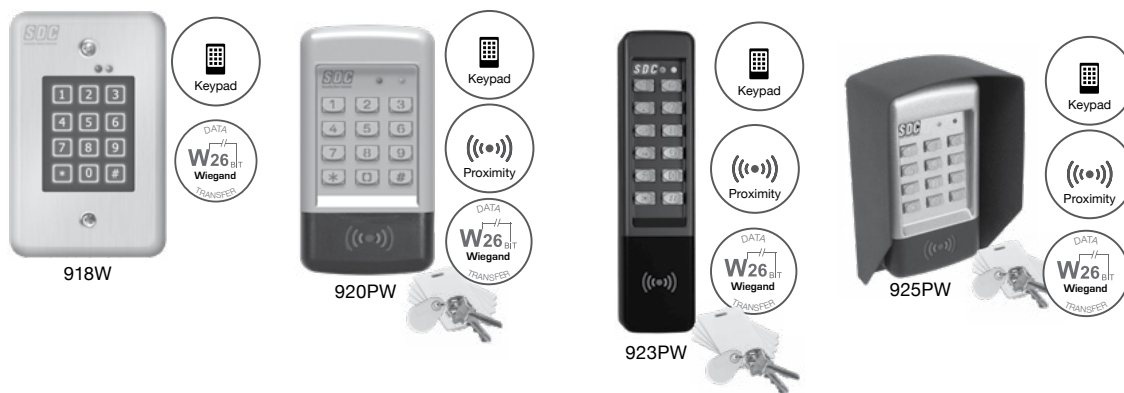

Prox Reader		LIST
IPRW300	Wiegand Reader - PROX, Mullion Mount, HID compatible (125 kHz) includes Black and White Cover	210.00
IPRW500	Wiegand Reader - PROX, Single Gang Box or Surface Mount, HID compatible (125 kHz) includes Black and White Cover	241.00

Wiegand Reader		LIST
918W	Indoor digital keypad, Wiegand output	174.00
920PW	Digital keypad with Prox Reader, Wiegand output	433.00
923PW	Digital keypad, narrow, with Prox Reader, Wiegand output	527.00
925PW	Digital keypad with Prox Reader, Wiegand output, and privacy shroud	540.00