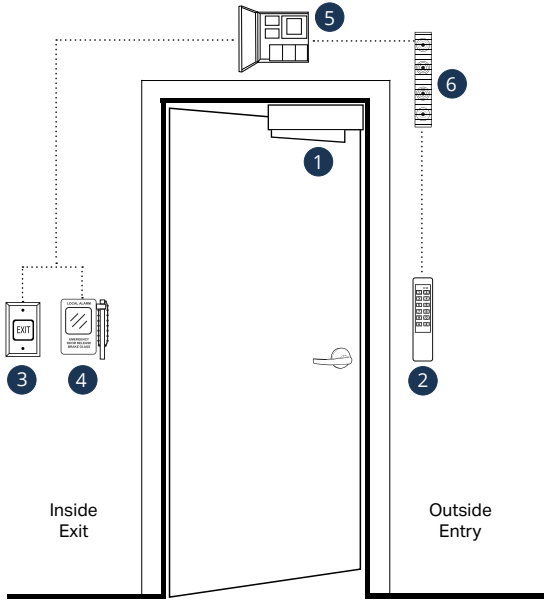

Magnetic Lock Value Access Control

1 E1200

Value Electromagnetic Locks

E1200 Single Magnetic Lock

- 1,200lb holding force
- Interlocking quick mount
- Monitoring standard

2 923 Series

Indoor/Outdoor Digital Keypads

923 Self Contained
 923P Self Contained w/Prox
 923PW Weigand Output

- Narrow surface, mullion or frame mount
- Heavy cast vandal resistant housing
- 500 users

3 420 Series

Single Gang Push Button Switches

422U MO, SPDT
 423U Electronic Timer, DPDT
 423MU Fixed Electronic Timer, DPDT

- Stainless steel faceplate
- Red and green lens included
- Auto-sensing dual voltage (12/24 VDC)

4 490 Series

Emergency Release Stations

- Regulated and filtered linear DC power
- Field selectable dual voltage (12/24 VDC)
- Fire/emergency release input

6 EA100 Series

Multi-Mode Visual Annunciators

EA100 ExitAnnunciator

- Multi-color LED technology
- Solid or flashing modes
- Easy installation