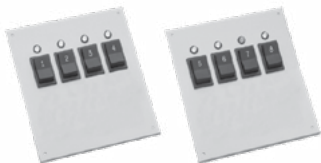

AL8-2/BL8-2/CL8-2/DL8-2