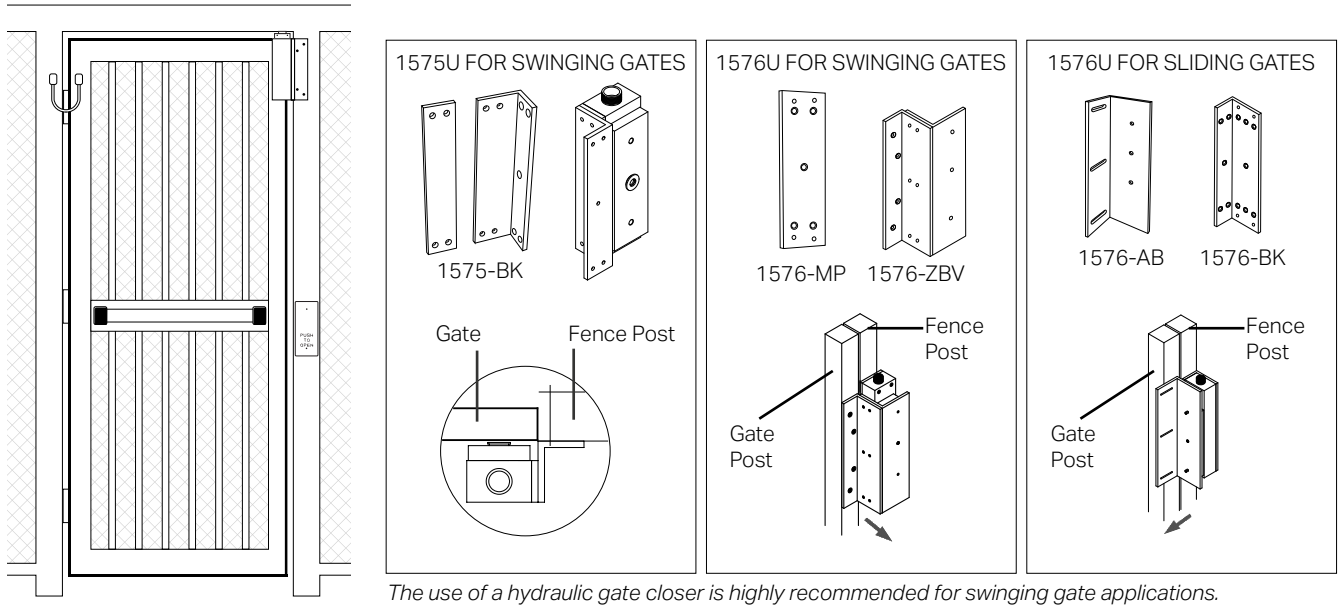

Outdoor Gate Control

1 1575 / 1576 Series

Electromagnetic Gate Locks

1575U	Single Gate Lock
1576U	Single Gate Lock, Face-Drilled

- 1,200lb holding force
- Weatherized
- Monitoring standard

2 926 Series

Outdoor Digital Keypads

926	Standalone, Self-Contained
-----	----------------------------

- Surface wall or post mount
- Weather and vandal resistant
- 500 users

3 MSB550 Series

Mechanical Switch Bars

MSB550-2WV36	Weatherized, 36"
MSB550-2WV42	Weatherized, 42"
MSB550-2WV48	Weatherized, 48"

- 1/8" total bar movement
- Heavy duty aluminum extrusion
- Metal end caps

4 602 Series

1 Amp Power Controllers

602RF	Controller with Cabinet
RB12V4	12V/5Ah Battery
RB12V4-2	12V/5Ah Battery, Qty 2

- Regulated and filtered linear DC power
- Field selectable dual voltage (12/24 VDC)
- Fire/emergency release input

SELECT ONE

5 480 Series

Push Plate Actuators

48201U	Narrow, PUSH TO OPEN
48202U	Single Gang, PUSH TO OPEN
48204U	4 1/2" Square, PUSH TO OPEN

- PUSH-TO-OPEN
- Recessed, surface and bollard mounting

5 460 Series