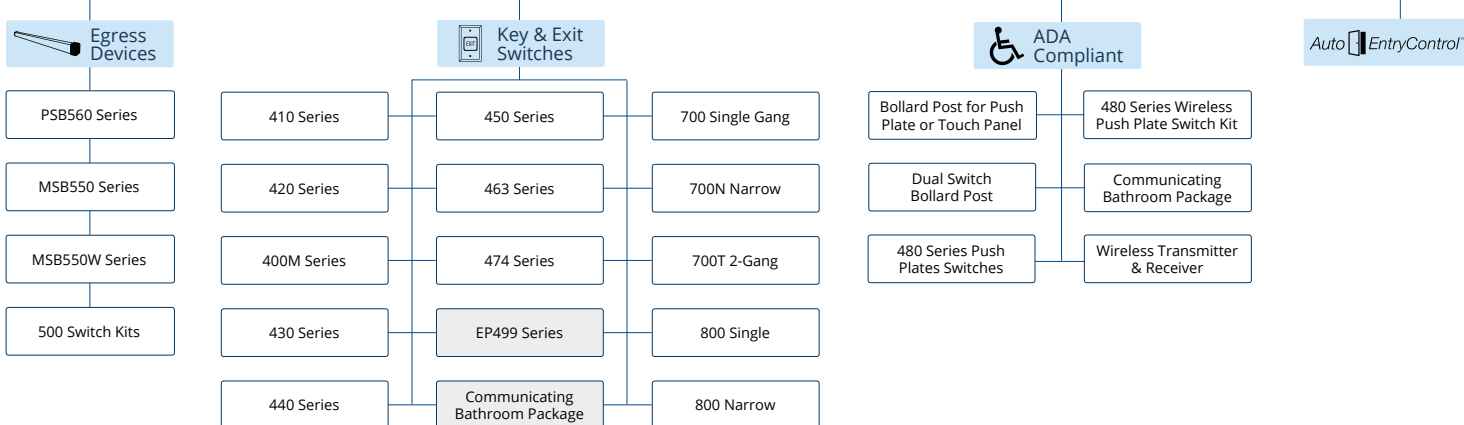

SDCSecurity.com Site Map

Where To Buy Search

DUPLICATE PAGE LINK TO AN EXTERNAL PAGE LINK TO AN PDF FILE

HOME

PRODUCTS DOCUMENTS SALES OFFICES CONTACT

Literature Request SDC Solutions shipQuick Inventory System Design White Papers Published Articles UL Listings

1 LOCKING DEVICES

2 ACCESS CONTROLS

3 EGRESS CONTROLS

4 POWER TRANSFER DEVICES

5 POWER SUPPLY & DOOR CONTROLS

6 REMOTE CONTROLS

7 DOOR CONTROLS & ANNUNCIATOR CONSOLES

8 ACCESSORIES

9 SHARED BATH SYSTEM

10 HAZARDOUS

WEBSITE FOOTER