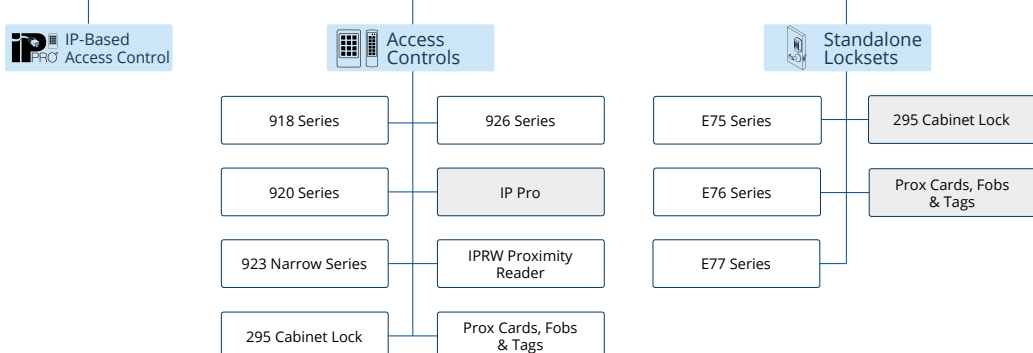

SDCSecurity.com Site Map

Where To Buy Search

DUPLICATE PAGE LINK TO AN EXTERNAL PAGE LINK TO AN PDF FILE

HOME

PRODUCTS DOCUMENTS SALES OFFICES CONTACT

Literature Request SDC Solutions shipQuick Inventory System Design White Papers Published Articles UL Listings

1 LOCKING DEVICES

2 ACCESS CONTROLS

3 EGRESS CONTROLS

4 POWER TRANSFER DEVICES

5 POWER SUPPLY & DOOR CONTROLS

6 REMOTE CONTROLS

7 DOOR CONTROLS & ANNUNCIATOR CONSOLES

8 ACCESSORIES