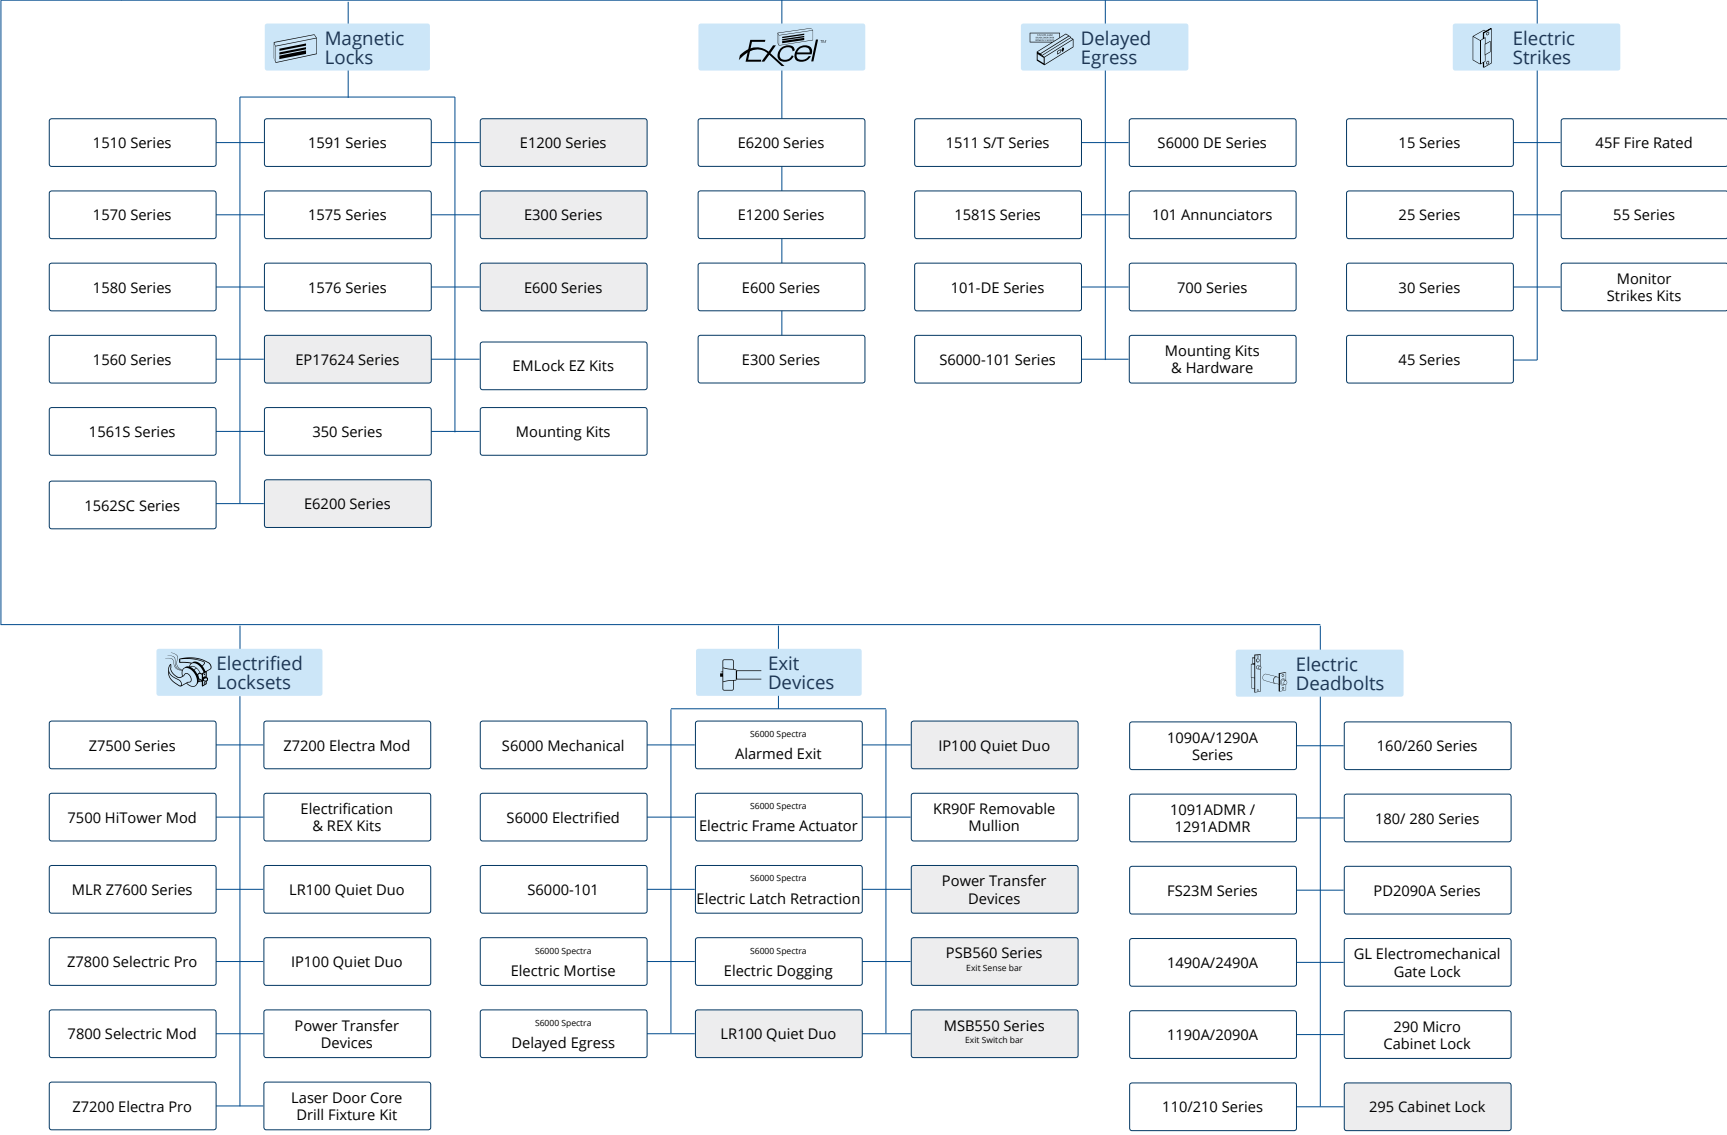

SDCSecurity.com Site Map

Where To Buy Search

DUPLICATE PAGE LINK TO AN EXTERNAL PAGE LINK TO AN PDF FILE

HOME

PRODUCTS DOCUMENTS SALES OFFICES CONTACT

Literature Request SDC Solutions shipQuick Inventory System Design White Papers Published Articles UL Listings

1 LOCKING DEVICES

2 ACCESS CONTROLS

3 EGRESS CONTROLS

4 POWER TRANSFER DEVICES

5 POWER SUPPLY & DOOR CONTROLS

6 REMOTE CONTROLS

7 DOOR CONTROLS & ANNUNCIATOR CONSOLES

8 ACCESSORIES

9 SHARED BATH SYSTEM

10 HAZARDOUS

WEBSITE FOOTER