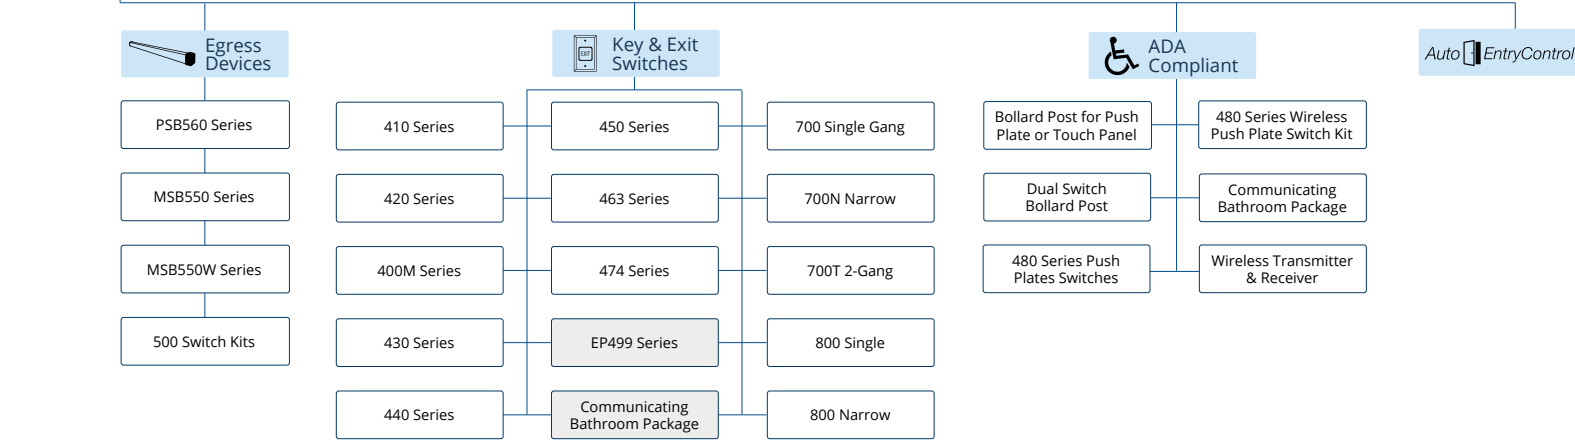

SDCSecurity.com Site Map

Where To Buy Search

DUPLICATE PAGE LINK TO AN EXTERNAL PAGE LINK TO AN PDF FILE

HOME

PRODUCTS DOCUMENTS SALES OFFICES CONTACT

Literature Request SDC Solutions shipQuick Inventory System Design White Papers Published Articles UL Listings

1 LOCKING DEVICES

2 ACCESS CONTROLS

3 EGRESS CONTROLS

4 POWER TRANSFER DEVICES

5 POWER SUPPLY & DOOR CONTROLS

6 REMOTE CONTROLS

7 DOOR CONTROLS & ANNUNCIATOR CONSOLES

8 ACCESSORIES

9 SHARED BATH SYSTEM

10 HAZARDOUS

WEBSITE FOOTER