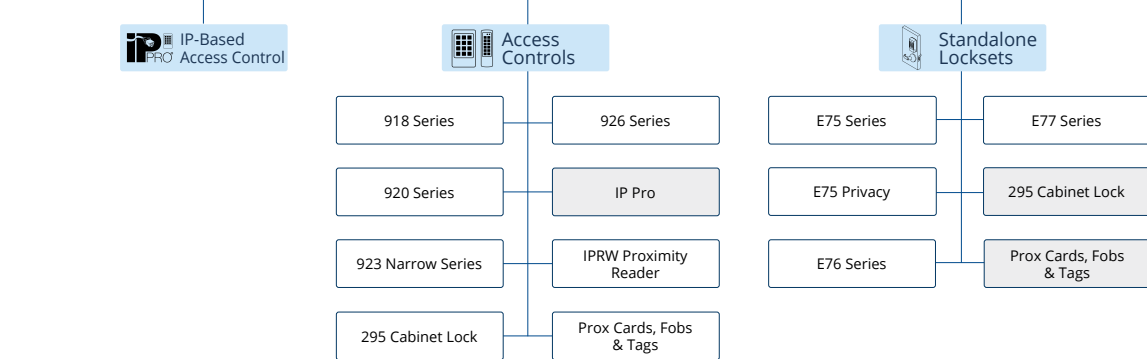

SDCSecurity.com Site Map

Where To Buy Search

DUPLICATE PAGE LINK TO AN EXTERNAL PAGE LINK TO AN PDF FILE

HOME

PRODUCTS DOCUMENTS SALES OFFICES CONTACT

Literature Request SDC Solutions shipQuick Inventory System Design White Papers Published Articles UL Listings

1 LOCKING DEVICES

2 ACCESS CONTROLS

3 EGRESS CONTROLS

4 POWER TRANSFER DEVICES

5 POWER SUPPLY & DOOR CONTROLS

6 REMOTE CONTROLS

7 DOOR CONTROLS & ANNUNCIATOR CONSOLES

8 ACCESSORIES

9 SHARED BATH SYSTEM

10 HAZARDOUS

WEBSITE FOOTER