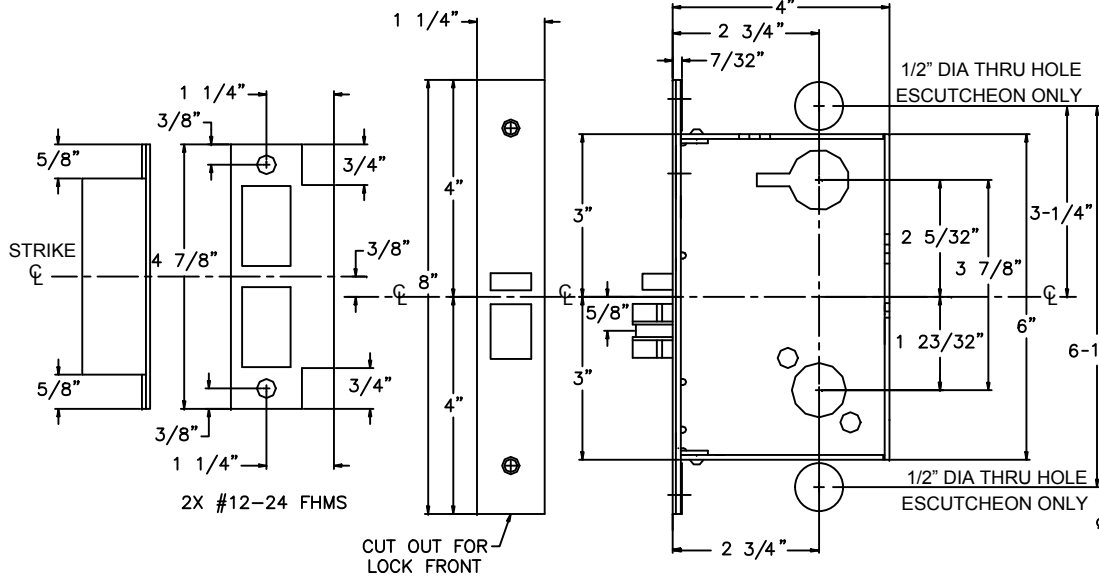

SECURITY DOOR CONTROLS

801 Avenida Acas0, Camarillo, Ca. 93012 • (805) 494-0622 • Fax: (805) 494-8861
 www.sdcsecurity.com • E-mail: service@sdsecurity.com

Z7600 SERIES TEMPLATE ESCUTCHEON, METAL DOOR, PREP. FLAT OR BEVELED, HOLLOW METAL DOORS

FUNCTION	OUTSIDE			INSIDE		
	LEVER HOLE	CYLINDER HOLE	THUMBTURN HOLE	LEVER HOLE	CYLINDER HOLE	THUMBTURN HOLE
Z7652	●	●		●		
Z7632	●	●		●	●	

DOOR DETAIL MEASURE BACKSET FROM ϕ DOOR EDGE