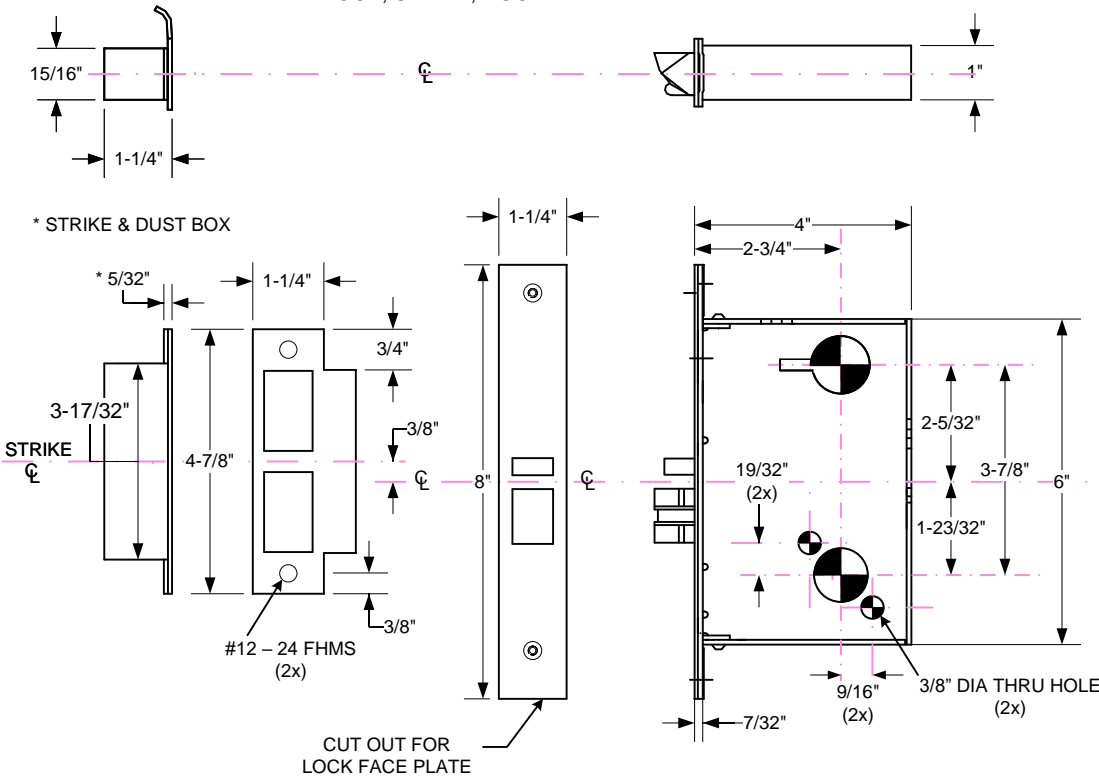

**Z7600 SERIES**  
**METAL DOOR, LOCK & TRIM PREP.**  
 FLAT OR BEVELED, HOLLOW METAL DOORS  
 Rose Trim Models: E, G, N & O7

**DIMENSIONAL REFERENCE ONLY**

		OUTSIDE			INSIDE		
FUNCTION	LEVER HOLE	CYLINDER HOLE	THUMBTURN	LEVER	CYLINDER HOLE	THUMBTURN HOLE	
*** Z7620	●			●			
** Z7632	●	●		●	●		
Z7652	●	●		●			

\*\*\* Key Cylinder prep not required for this function.

**LOCK DETAIL**

COMMON CENTER LINE  
 LOCK, STRIKE, DOOR

**DOOR DETAIL**

MEASURE BACKSET  
 FROM  $\varnothing$  DOOR EDGE

**Z7600 SERIES**  
**WOOD DOOR, LOCK & TRIM PREP.**  
 FLAT OR BEVELED, WOOD DOORS  
 Rose Trim Models: E, G, N & O7

**DIMENSIONAL REFERENCE ONLY**

OUTSIDE			INSIDE			
FUNCTION	LEVER HOLE	CYLINDER HOLE	THUMBTURN	LEVER	CYLINDER HOLE	THUMBTURN HOLE
*** Z7620	●			●		
** Z7632	●	●		●	●	
Z7652	●	●		●		

\*\*\* Key Cylinder prep not required for this function.

**LOCK DETAIL**

COMMON CENTER LINE  
 LOCK, STRIKE, DOOR

**DOOR DETAIL**

MEASURE BACKSET  
 FROM  $\varnothing$  DOOR EDGE