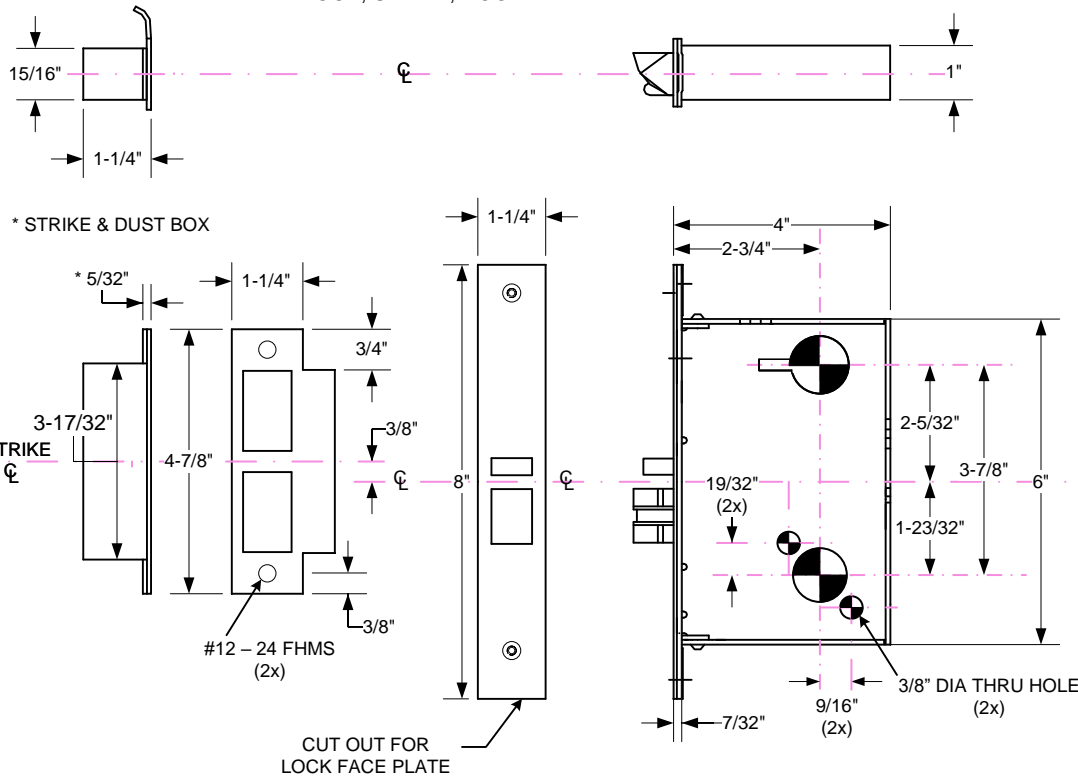

**Z7600 SERIES**  
**METAL DOOR, LOCK & TRIM PREP.**  
 FLAT OR BEVELED, HOLLOW METAL DOORS  
 Rose Trim Models: E, G, N & O7

**DIMENSIONAL REFERENCE ONLY**

		OUTSIDE			INSIDE		
FUNCTION	LEVER HOLE	CYLINDER HOLE	THUMBTURN	LEVER	CYLINDER HOLE	THUMBTURN HOLE	
*** Z7620	●			●			
** Z7632	●	●		●	●		
Z7652	●	●		●			

\*\*\* Key Cylinder prep not required for this function.

**LOCK DETAIL**

COMMON CENTER LINE  
 LOCK, STRIKE, DOOR

**DOOR DETAIL**

MEASURE BACKSET  
 FROM  $\varnothing$  DOOR EDGE

**Z7600 SERIES**  
**WOOD DOOR, LOCK & TRIM PREP.**  
 FLAT OR BEVELED, WOOD DOORS  
 Rose Trim Models: E, G, N & O7

**DIMENSIONAL REFERENCE ONLY**

OUTSIDE			INSIDE			
FUNCTION	LEVER HOLE	CYLINDER HOLE	THUMBTURN	LEVER	CYLINDER HOLE	THUMBTURN HOLE
*** Z7620	●			●		
** Z7632	●	●		●	●	
Z7652	●	●		●		

\*\*\* Key Cylinder prep not required for this function.

**LOCK DETAIL**

COMMON CENTER LINE  
 LOCK, STRIKE, DOOR

**DOOR DETAIL**

MEASURE BACKSET  
 FROM  $\varnothing$  DOOR EDGE