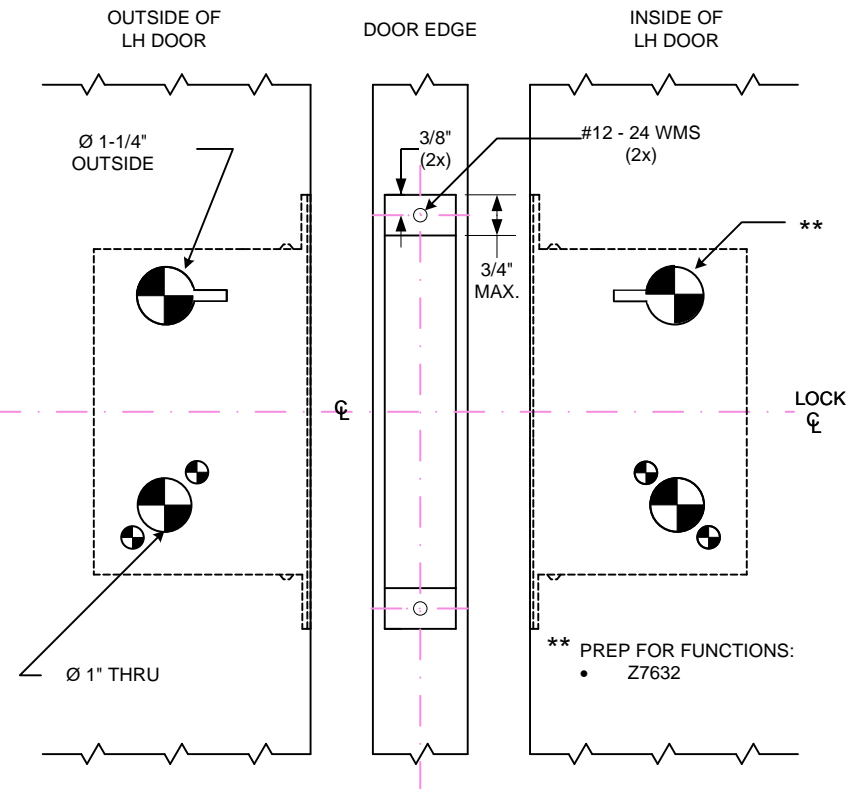

**Z7600 SERIES**  
**METAL DOOR, LOCK & TRIM PREP.**  
 FLAT OR BEVELED, HOLLOW METAL DOORS  
 Rose Trim Models: E, G, N & O7

**DIMENSIONAL REFERENCE ONLY**

		OUTSIDE			INSIDE		
FUNCTION	LEVER HOLE	CYLINDER HOLE	THUMBTURN	LEVER	CYLINDER HOLE	THUMBTURN HOLE	
*** Z7620	●			●			
** Z7632	●	●		●	●		
Z7652	●	●		●			

\*\*\* Key Cylinder prep not required for this function.

**LOCK DETAIL**

COMMON CENTER LINE  
 LOCK, STRIKE, DOOR

**DOOR DETAIL**

MEASURE BACKSET  
 FROM  $\varnothing$  DOOR EDGE

**Z7600 SERIES**  
**WOOD DOOR, LOCK & TRIM PREP.**  
 FLAT OR BEVELED, WOOD DOORS  
 Rose Trim Models: E, G, N & O7

**DIMENSIONAL REFERENCE ONLY**

OUTSIDE			INSIDE			
FUNCTION	LEVER HOLE	CYLINDER HOLE	THUMBTURN	LEVER	CYLINDER HOLE	THUMBTURN HOLE
*** Z7620	●			●		
** Z7632	●	●		●	●	
Z7652	●	●		●		

\*\*\* Key Cylinder prep not required for this function.

**LOCK DETAIL**

COMMON CENTER LINE  
 LOCK, STRIKE, DOOR

**DOOR DETAIL**

MEASURE BACKSET  
 FROM  $\varnothing$  DOOR EDGE