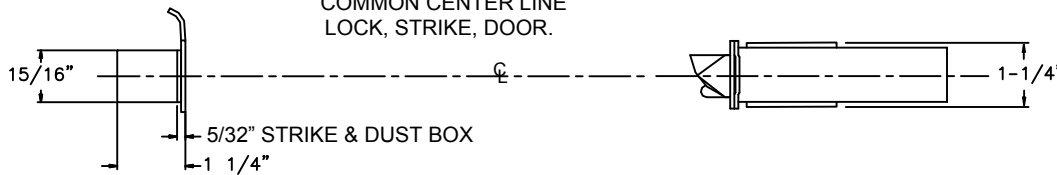

SECURITY DOOR CONTROLS

801 Avenida Acaso, Camarillo, Ca. 93012 • (805) 494-0622 • Fax: (805) 494-8861
 www.sdcsecurity.com • E-mail: service@sdsecurity.com

Z7600 SERIES TEMPLATE ROSE TRIM, WOOD DOOR, PREP.

FLAT OR BEVELED, WOOD OR COMPOSITE DOORS

CHART FOR DRILLING TRIM HOLES						
OUTSIDE			INSIDE			
FUNCTION	LEVER HOLE	CYLINDER HOLE	THUMBTURN HOLE	LEVER HOLE	CYLINDER HOLE	THUMBTURN HOLE
Z7652	●	●		●		
Z7632	●	●		●	●	

LOCK DETAIL

COMMON CENTER LINE
 LOCK, STRIKE, DOOR.

DOOR DETAIL

MEASURE BACKSET FROM \varnothing DOOR EDGE