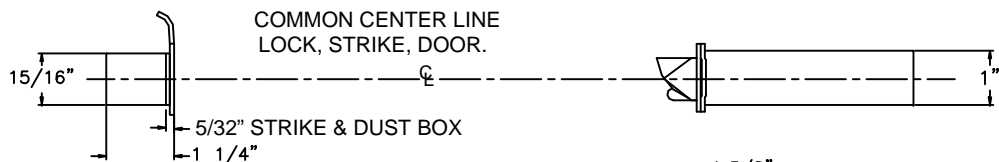

FUNCTION	OUTSIDE			INSIDE		
	LEVER HOLE	CYLINDER HOLE	THUMBTURN HOLE	LEVER HOLE	CYLINDER HOLE	THUMBTURN HOLE
Z7870	●	●		●		●
Z7872	●	●		●		●
Z7880	●	●		●	●	●
Z7882	●	●		●	●	●

LOCK DETAIL

COMMON CENTER LINE
LOCK, STRIKE, DOOR.

DOOR DETAIL

MEASURE BACKSET
FROM ϕ DOOR EDGE