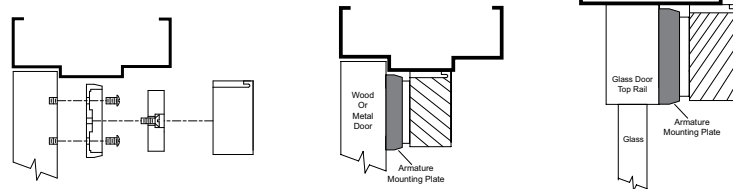

Door Coordinator Lock Mounting Kit

Distributor Discount Code **GK LIST**

DC-1	Door coordinator mounting bracket for single models 1511 and 1571.	134.00
DC-2	Door coordinator mounting bracket for double models 1512 and 1572.	244.00