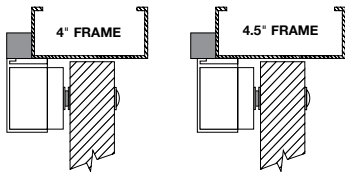

Universal Header Bracket

Distributor Discount Code **GK LIST**

Used in lieu of angle brackets, the Universal Header Bracket provides a faster mounting solution, saving time and labor costs for several EmLock® models. Reduce potential for mis-sized and misaligned mounting holes, broken taps, removal of broken taps. Combined with interlocking E-Z mount assembly, save up to a half day's labor with the installation of 12 locks.

FEATURES

- Solid 1" bar provides higher security and superior aesthetics.
- Machined wire chase provides concealed and secure wiring
- Multiple pre-drilled and tapped mounting holes to accommodate the use of several different locks on either 4" or 4.5" aluminum frames