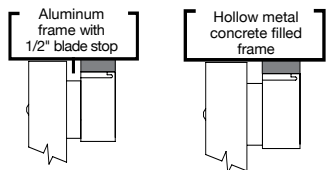

FEATURES

- Pre-drilled and tapped specifically for 1510, 1570, 1580 EmLock
- Machined wire chase provides multiple points for concealed wire entry from concrete filled frames.

UF11V	Bracket for 1511, 1571. 1/2" x 1-1/2" x 11"	100.00
UF12V	Bracket for 1512 and 1572. 1/2" x 1-1/2" x 22"	124.00
UF81V	Bracket for 1581. 1/2" x 1-1/4" x 8-3/4"	81.00
UF82V	Bracket for 1582. 1/2" x 1-1/4" x 17-1/2"	112.00

Armature Mounting Plate

Distributor Discount Code **GK LIST**

The AR Mounting plate provides a solution for mounting the EmLock® armature to the top rail of aluminum, glass, wood and hollow metal doors that do not permit the use of thru bolts. **Dimension:** 8 1/2" x 3"

MODEL

AR11Y	Armature mounting plate (Black) Specify one for models 1511, 1571, two for models 1512, 1572	67.00
AR11YD	Armature mounting plate (black) with door sensor Specify one for models 1511, 1571, two for models 1512, 1572	112.00